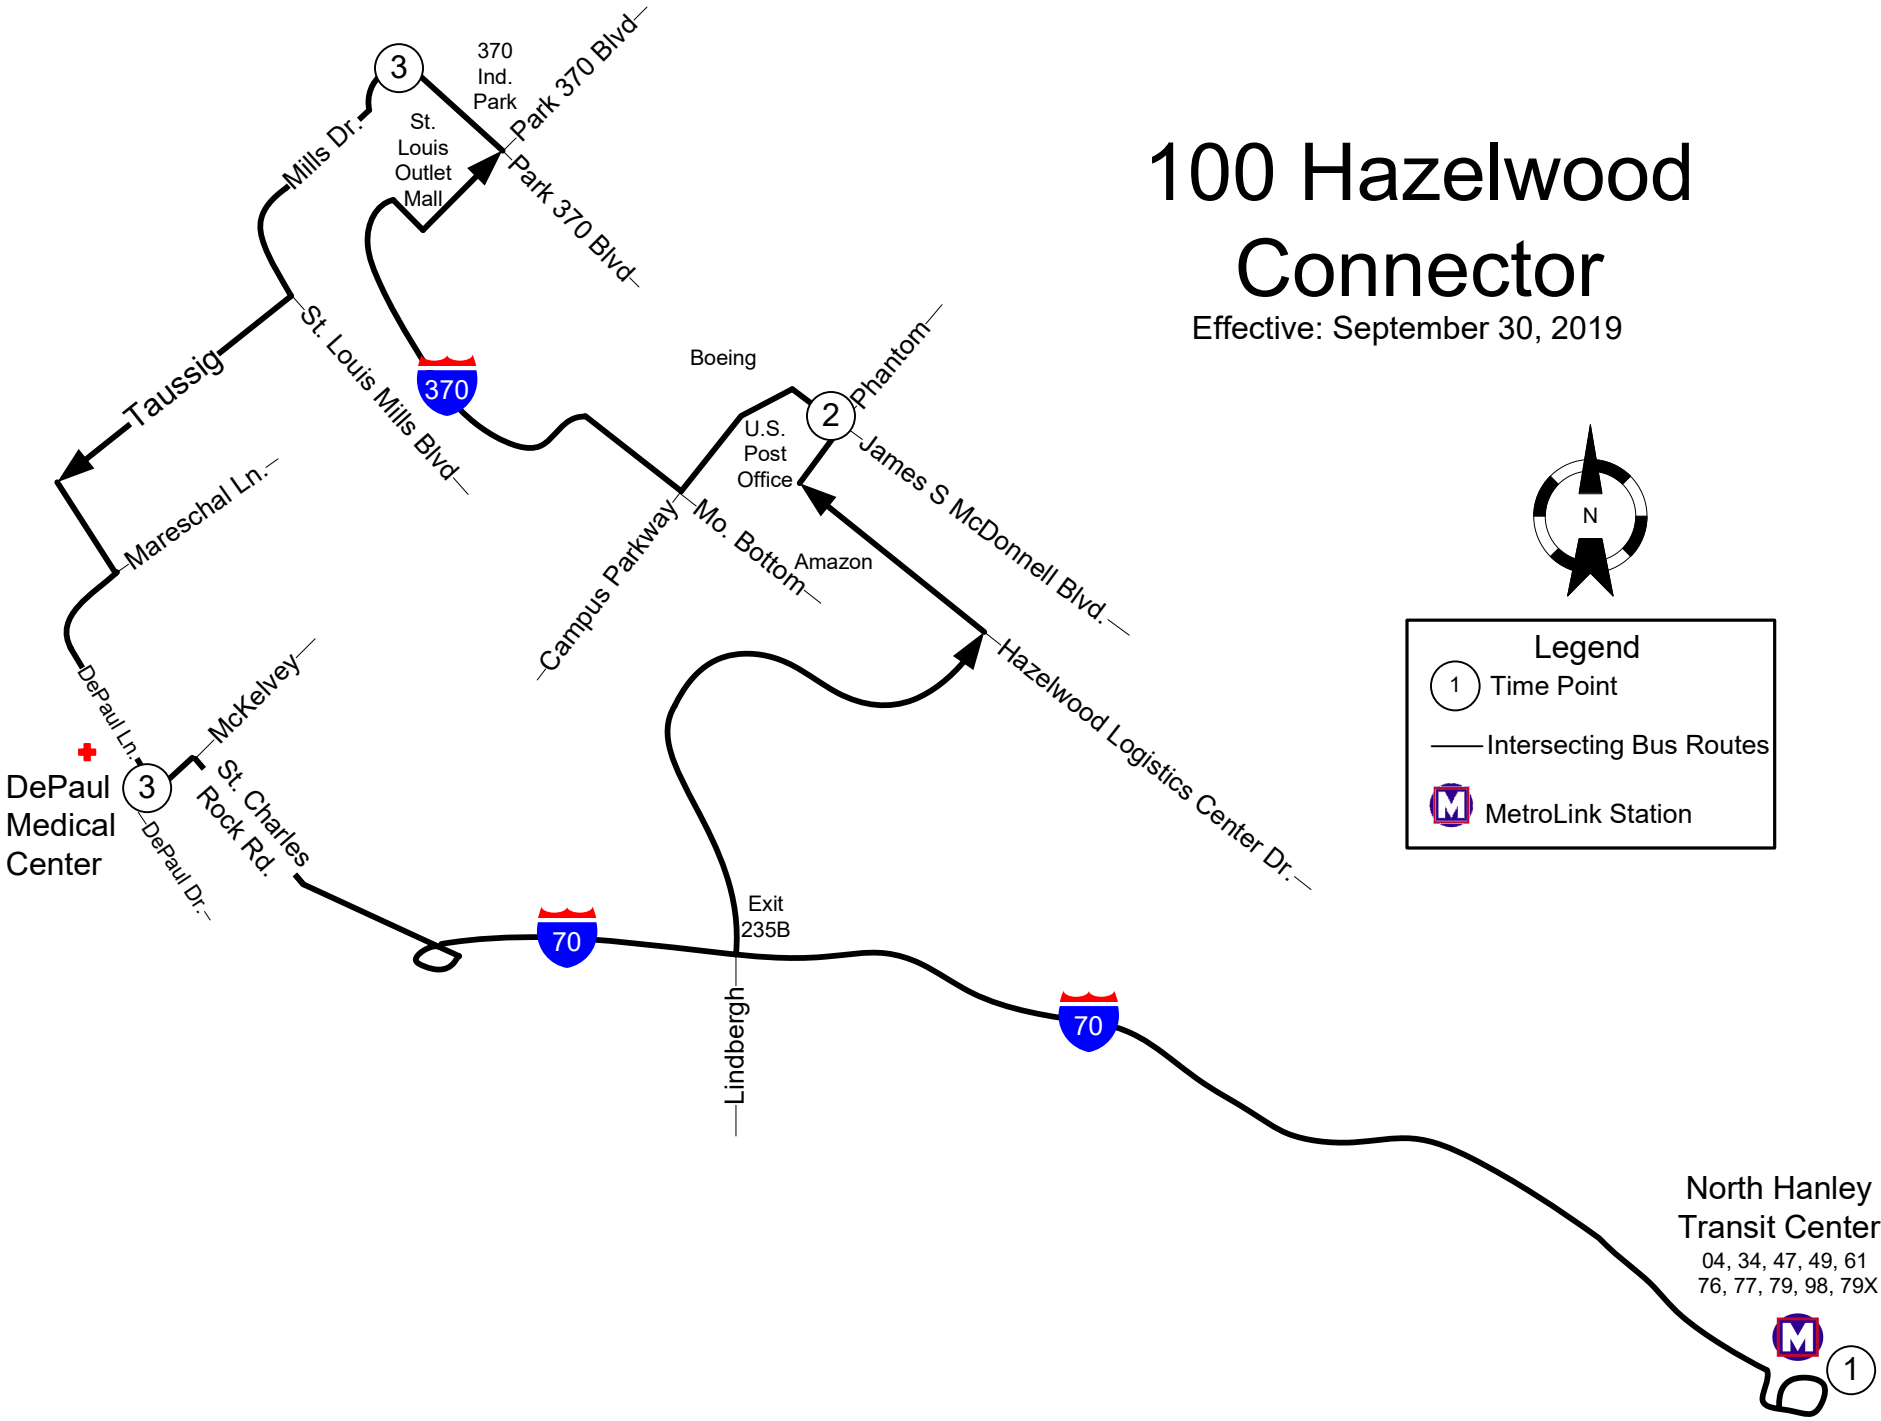

# 100 Hazelwood Connector

Effective: September 30, 2019

**Legend**

-  Time Point
-  Intersecting Bus Routes
-  MetroLink Station

North Hanley  
Transit Center  
04, 34, 47, 49, 61  
76, 77, 79, 98, 79X

Effective: Sep 30, 2019  
 100 Hazelwood Connector  
 Monday thru Friday

COUNTERCLOCKWISBOUND

North Hanley Transit Center	Phantom & McDonnell	DePaul MedicalCtr	North Hanley Transit Center
1	2	3	1
AM Service			
5:00	5:12	5:31	5:45
6:00	6:12	6:31	6:45
7:00	7:12	7:31	7:45
8:00	8:12	8:31	8:45
9:15	9:27	9:46	10:00
10:15	10:27	10:46	11:00
11:15	11:27	11:46	12:00
PM Service			
12:00	12:12	12:31	12:45
1:00	1:12	1:31	1:45
2:00	2:12	2:31	2:45
3:15	3:27	3:46	4:00
4:15	4:27	4:46	5:00
5:15	5:27	5:46	6:00
6:00	6:12	6:31	6:45
7:00	7:12	7:31	7:45
8:00	8:12	8:31	8:45
9:15	9:27	9:46	10:00
10:15	10:27	10:46	11:00
11:15	11:27	11:46	12:00