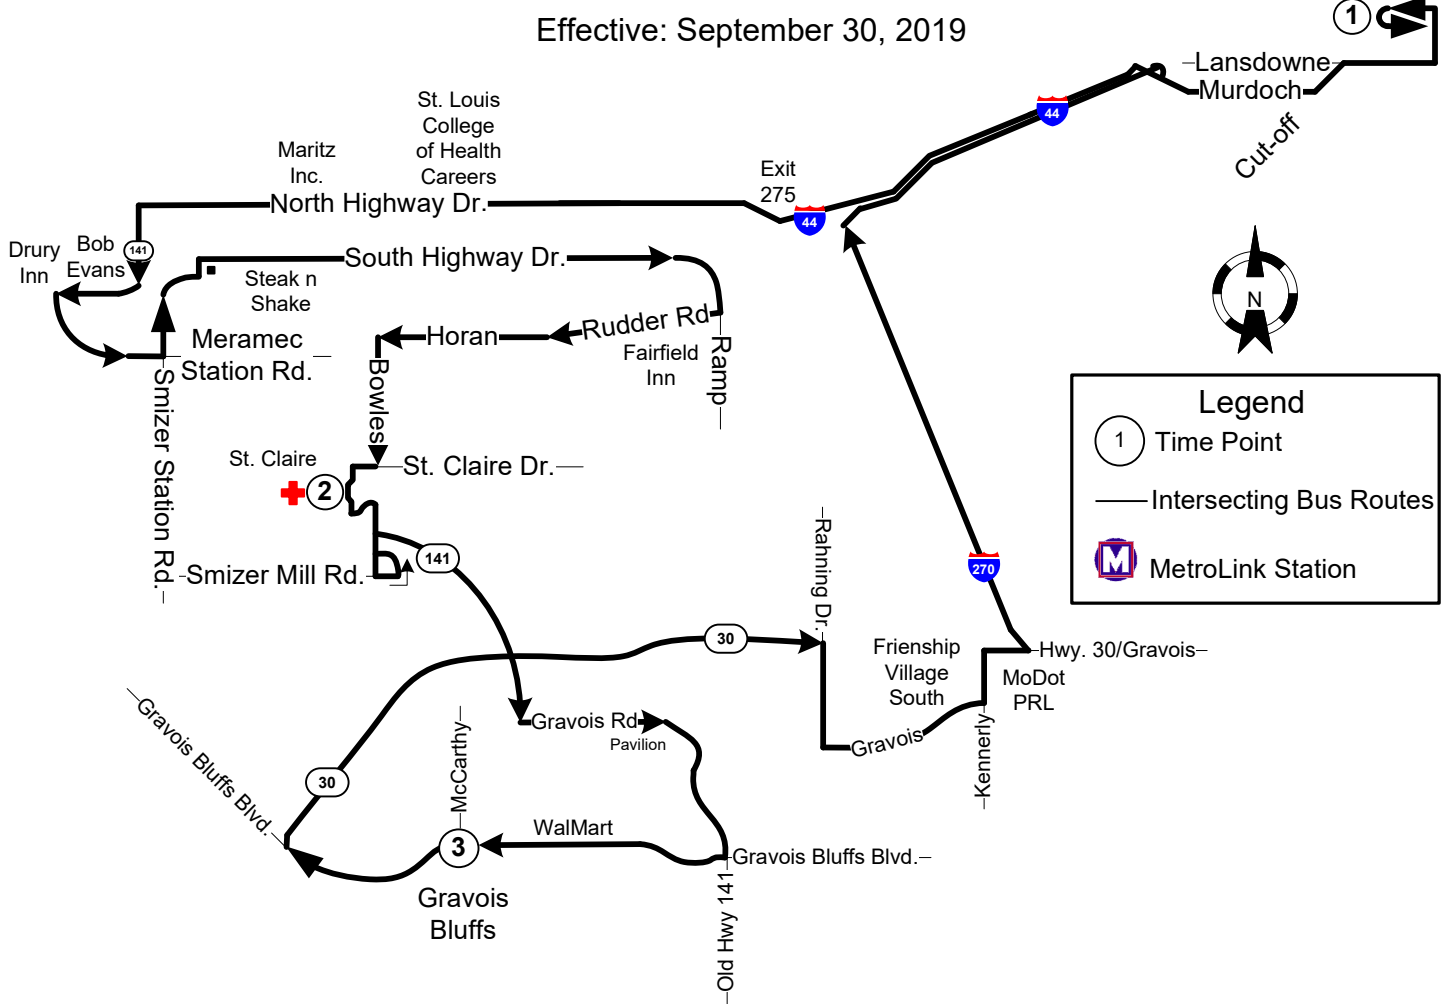

# 101 Fenton Connector

Effective: September 30, 2019

Shrewsbury  
Transit Center  
9, 11, 16, 17  
21, 30, 46, 56 

Effective: Sep 30, 2019

101 Fenton Connector

Monday thru Friday

COUNTERCLOCKWISBOUND

Shrewsbury I- 44 Transit Center	SSM St Clare Hospital	Gravois Bluff Shopping Ctr	Shrewsbury I- 44 Transit Center
1	2	3	1
AM Service			
5:20	5:48	6:01	6:26
6:20	6:51	7:06	7:32
7:20	7:51	8:06	8:32
8:00	8:31	8:47	9:12
8:55	9:26	9:42	10:07
10:40	11:11	11:27	11:52
PM Service			
12:02	12:33	12:49	1:14
2:40	3:11	3:27	3:52
3:20	3:51	4:07	4:32
4:20	4:51	5:07	5:32
5:20	5:50	6:05	6:29
7:00	7:28	7:42	8:05
8:40	9:08	9:22	9:45
10:20	10:48	11:02	11:25

Effective: Sep 30, 2019

101 Fenton Connector

Monday thru Friday

COUNTERCLOCKWISBOUND

Shrewsbury I-44 Transit Center	SSM St Clare Hospital	Gravois Bluff Shopping Ctr	Shrewsbury I-44 Transit Center
1	2	3	1
AM Service			
5:20	5:48	6:01	6:26
6:20	6:51	7:06	7:32
7:20	7:51	8:06	8:32
8:00	8:31	8:47	9:12
8:55	9:26	9:42	10:07
10:40	11:11	11:27	11:52
PM Service			
12:02	12:33	12:49	1:14
2:40	3:11	3:27	3:52
3:20	3:51	4:07	4:32
4:20	4:51	5:07	5:32
5:20	5:50	6:05	6:29
7:00	7:28	7:42	8:05
8:40	9:08	9:22	9:45
10:20	10:48	11:02	11:25

Saturday & Sunday

COUNTERCLOCKWISBOUND

Shrewsbury I-44 Transit Center	SSM St Clare Hospital	Gravois Bluff Shopping Ctr	Shrewsbury I-44 Transit Center
1	2	3	1
AM Service			
5:45	6:16	6:31	6:57
7:20	7:51	8:06	8:32
8:55	9:26	9:42	10:07
10:40	11:11	11:27	11:52
PM Service			
12:02	12:33	12:49	1:14
3:40	4:11	4:27	4:52
5:20	5:50	6:05	6:29
7:00	7:28	7:42	8:05
8:40	9:08	9:22	9:45
10:20	10:48	11:02	11:25