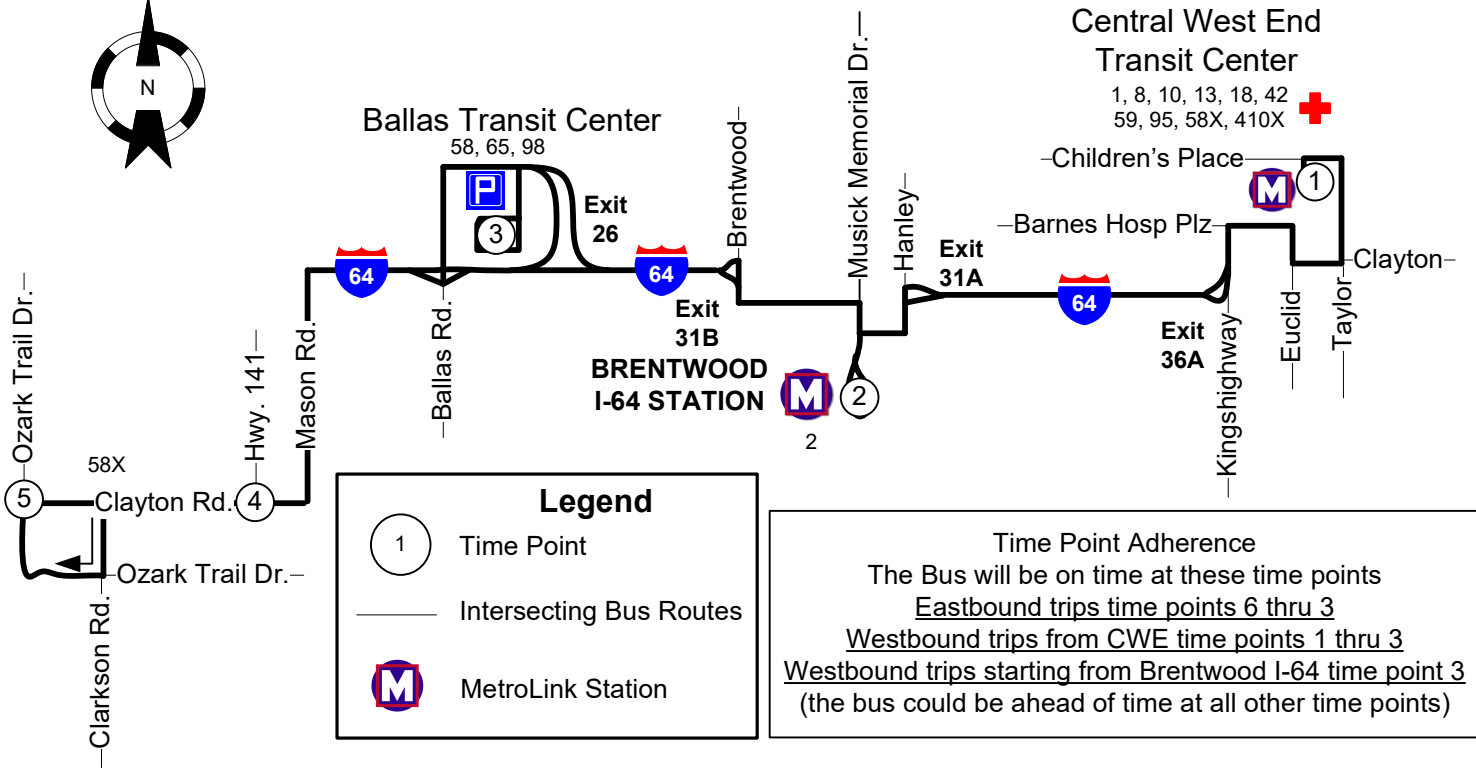

# #57X Clayton Rd Express

Effective: September 30, 2019

Central West End  
Transit Center

1, 8, 10, 13, 18, 42  
59, 95, 58X, 410X +

—Children's Place

—Barnes Hosp Plz

Clayton

Exit 36A

Kingshighway  
Euclid  
Taylor

Exit 31A

Hanley

—Musick Memorial Dr.

—Brentwood

Exit 31B  
BRENTWOOD  
I-64 STATION

Ballas Transit Center  
58, 65, 98

—Ballas Rd.

EASTBOUND

| Ozark Trail &<br>Clayton | Highway 141 &<br>Clayton | Ballas<br>TransitCenter | Brentwood I-<br>64 Transit<br>Center | Central West<br>End Transit<br>Center |
|--------------------------|--------------------------|-------------------------|--------------------------------------|---------------------------------------|
| 5                        | 4                        | 3                       | 2                                    | 1                                     |
| AM Service               |                          |                         |                                      |                                       |
| 5:58                     | 6:08                     | 6:18                    | 6:30                                 | 6:45                                  |
| 6:28                     | 6:38                     | 6:48                    | 7:00                                 | 7:15                                  |
| 6:58                     | 7:08                     | 7:18                    | 7:30                                 | 7:45                                  |
| 7:28                     | 7:38                     | 7:48                    | 8:00                                 | 8:15                                  |