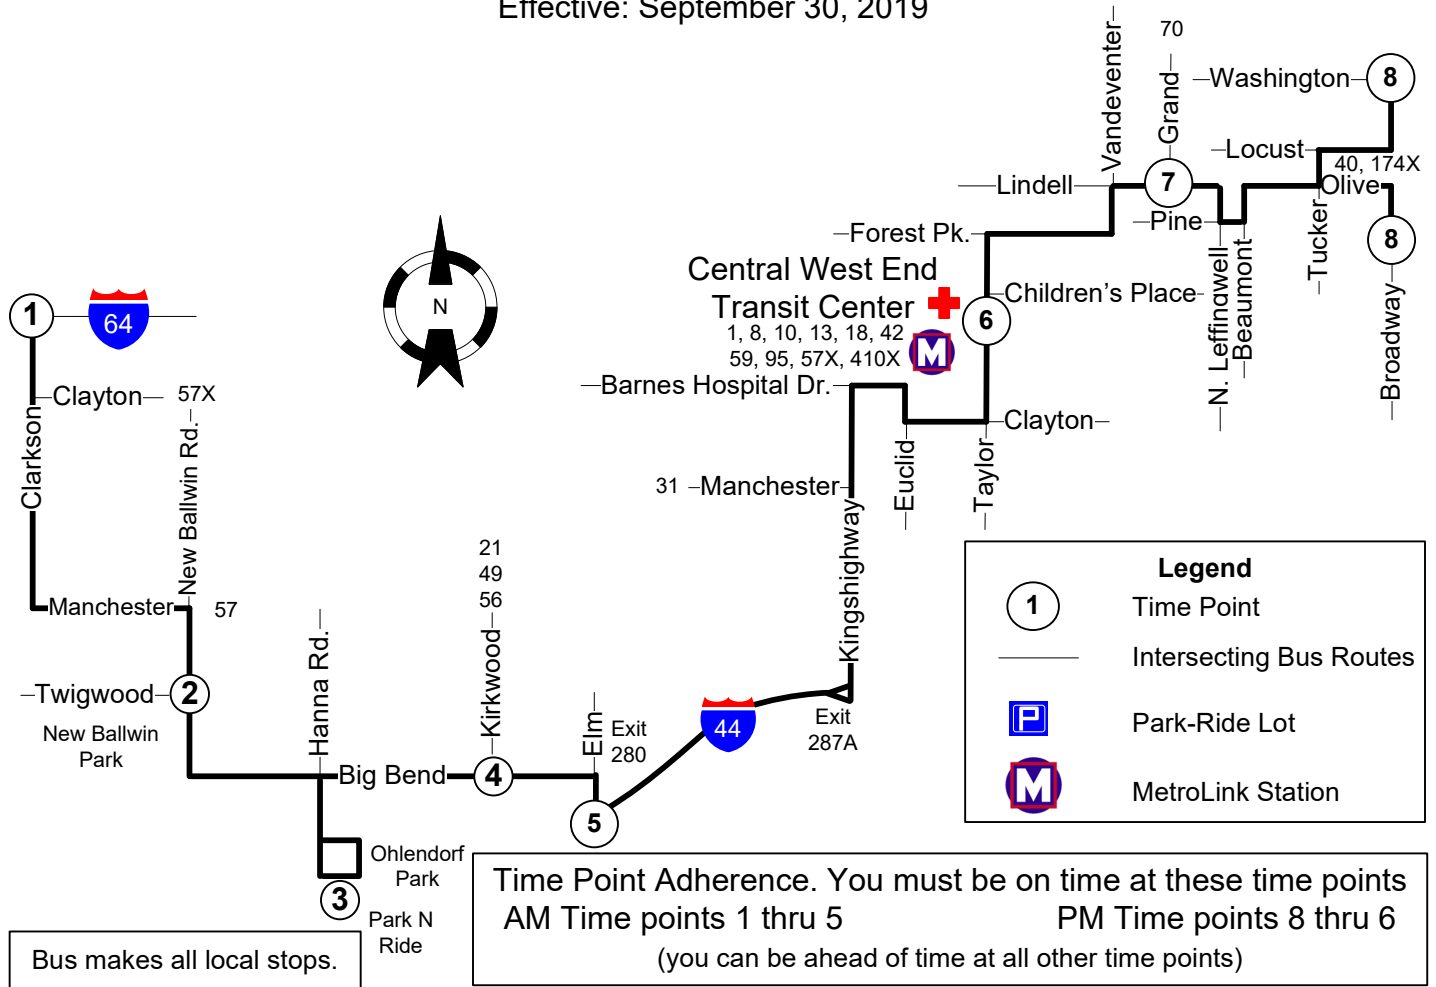

# #58X Twin Oaks Express

Effective: September 30, 2019

Effective: Sep 30, 2019  
 Monday thru Friday

58X Twin Oaks Express

EASTBOUND

Clarkson & Hwy40	New Ballwin Park	Ohlendorf ParkPark-Ride Lot	Big Bend & Kirkwood	I-44 & Elm	Central West End Transit Center	Lindell & Grand	Broadway & Market
1	2	3	4	5	6	7	8
AM Service							
5:25	5:44	5:54	6:11	6:19	6:37	6:44	6:55
5:55	6:14	6:24	6:41	6:49	7:07	7:14	7:25
6:25	6:44	6:54	7:11	7:19	7:37	7:44	7:55

WESTBOUND

Broadway & Washington	Lindell & Grand	Central West End Transit Center	I-44 & Elm	Big Bend & Kirkwood	Ohlendorf ParkPark-Ride Lot	New Ballwin Park	Clarkson & Hwy40
8	7	6	5	4	3	2	1
PM Service							
4:05	4:17	4:24	4:42	4:50	5:09	5:20	5:41
4:35	4:47	4:54	5:12	5:20	5:39	5:50	6:11
5:05	5:17	5:24	5:42	5:50	6:09	6:20	6:41