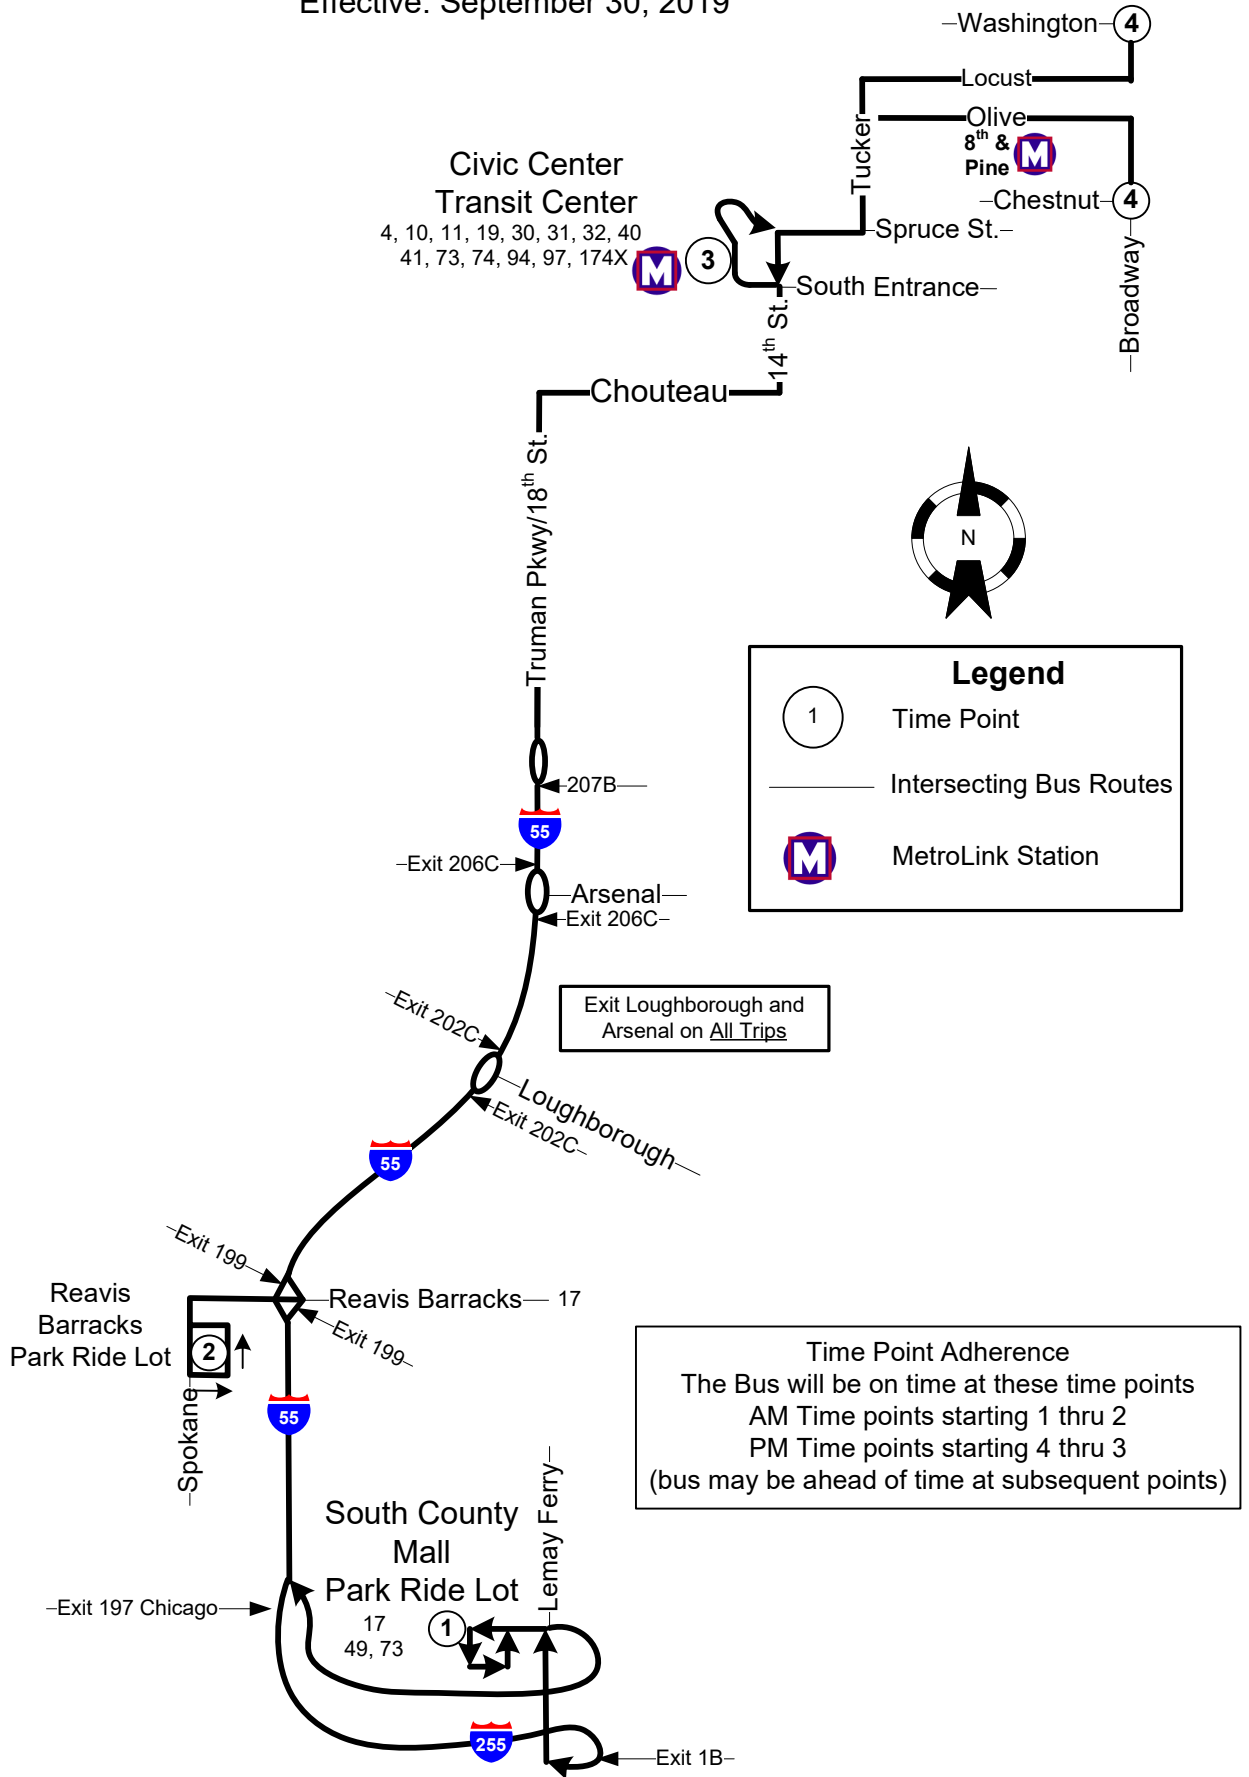

#73X I-55 Express

Effective: September 30, 2019

Legend

- ① Time Point
- Intersecting Bus Routes
- MetroLink Station

Time Point Adherence
 The Bus will be on time at these time points
 AM Time points starting 1 thru 2
 PM Time points starting 4 thru 3
 (bus may be ahead of time at subsequent points)

Effective: Sep 30, 2019

Monday thru Friday

73X I-55 Express

NORTHBOUND

South County Mall	MHTD Park- Ridelot	Civic Center Transit Center	Broadway & Chestnut
1	2	3	4
AM Service			
5:15	5:23	5:40	5:50
5:45	5:53	6:10	6:20
6:16	6:24	6:40	6:50
6:46	6:54	7:10	7:20
7:16	7:24	7:40	7:50

SOUTHBOUND

Broadway & Washington	Civic Center Transit Center	MHTD Park- Ridelot	South County Mall
4	3	2	1
PM Service			
3:35	3:46	4:06	4:14
4:05	4:17	4:40	4:48
4:35	4:47	5:10	5:18
5:05	5:17	5:40	5:48
5:35	5:46	6:08	6:16