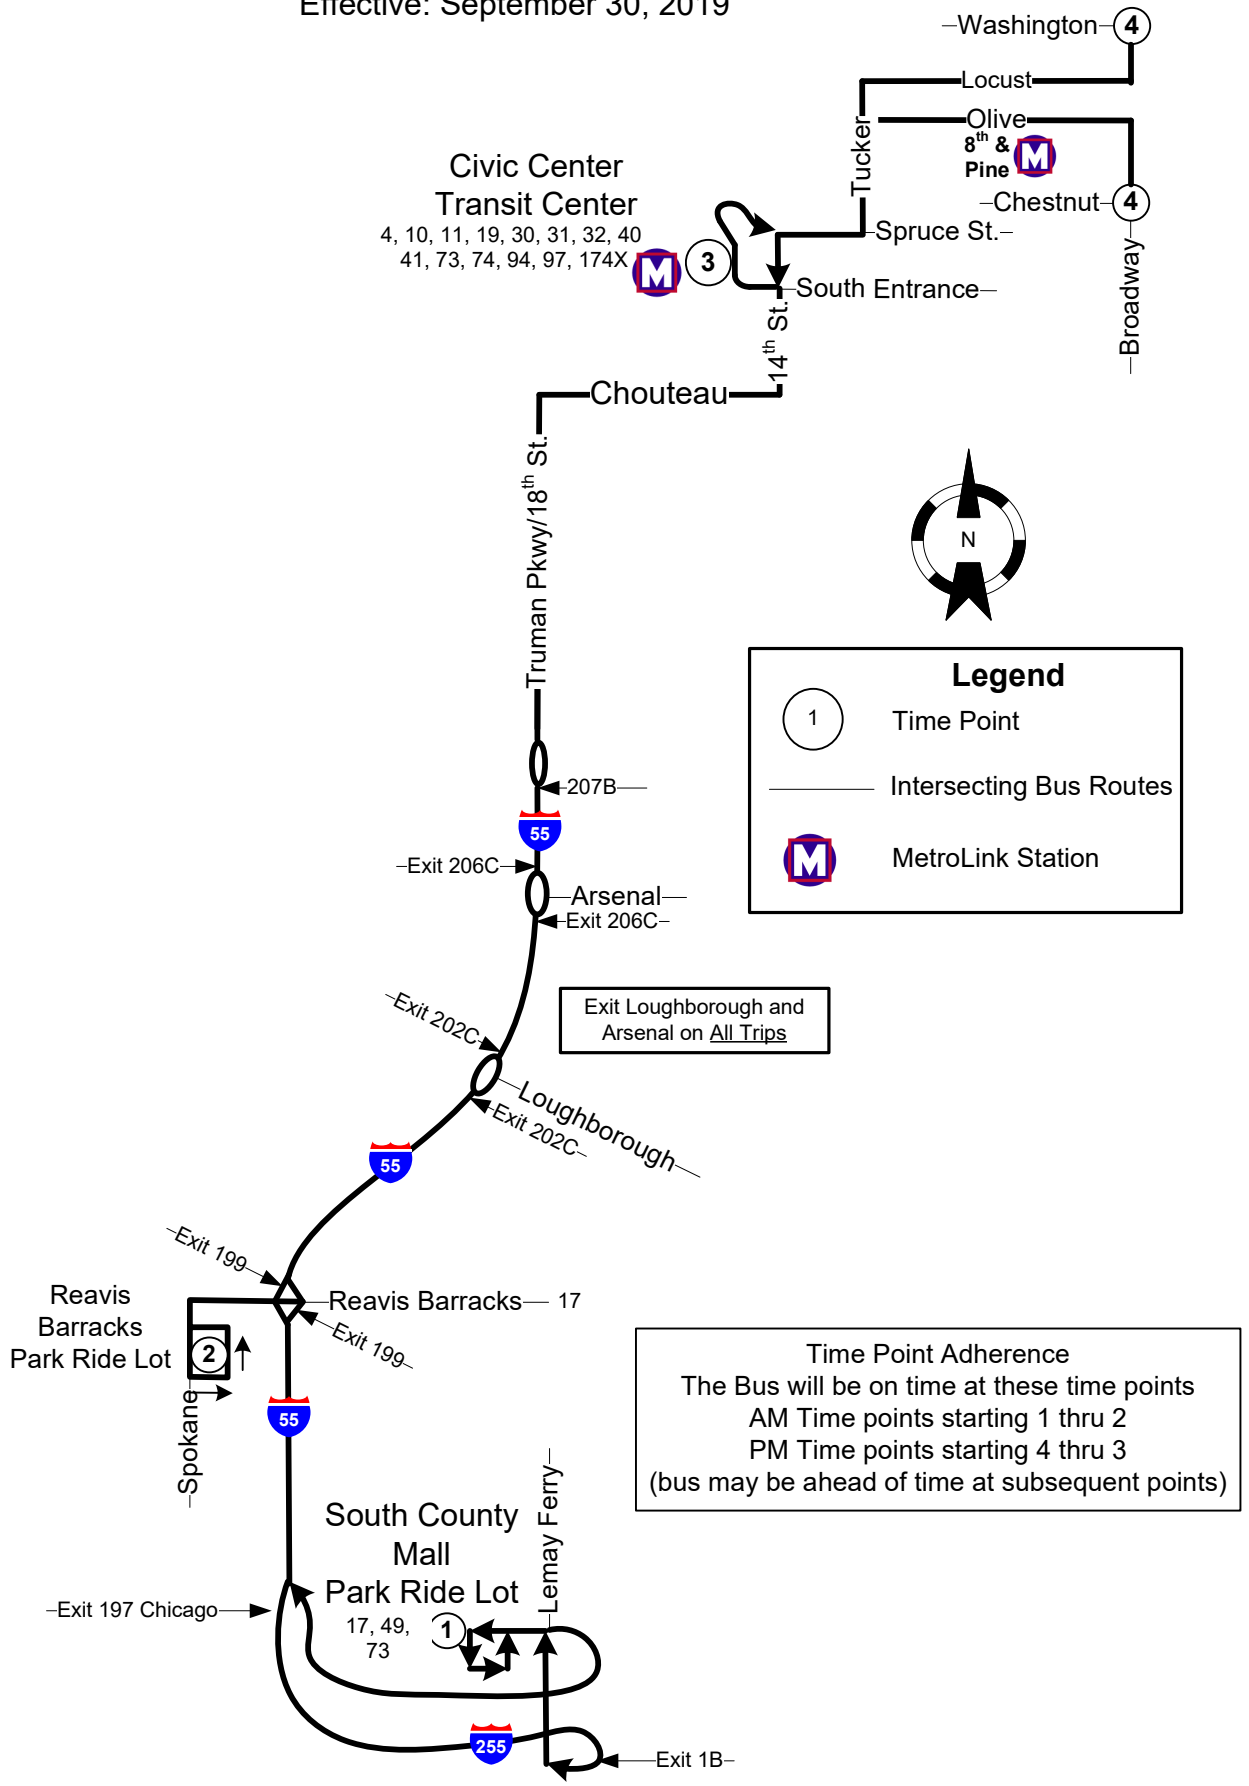

#73X I-55 Express

Effective: September 30, 2019

Legend

- 1 Time Point
- Intersecting Bus Routes
- M MetroLink Station

Exit Loughborough and Arsenal on All Trips

Time Point Adherence
 The Bus will be on time at these time points
 AM Time points starting 1 thru 2
 PM Time points starting 4 thru 3
 (bus may be ahead of time at subsequent points)

Effective: Sep 30, 2019

Monday thru Friday

73X I-55 Express

NORTHBOUND

South County Mall	MHTD Park- Ridelot	Civic Center Transit Center	Broadway & Chestnut
1	2	3	4
AM Service			
5:15	5:23	5:40	5:50
5:45	5:53	6:10	6:20
6:16	6:24	6:40	6:50
6:46	6:54	7:10	7:20
7:16	7:24	7:40	7:50

SOUTHBOUND

Broadway & Washington	Civic Center Transit Center	MHTD Park- Ridelot	South County Mall
4	3	2	1
PM Service			
3:35	3:46	4:06	4:14
4:05	4:17	4:40	4:48
4:35	4:47	5:10	5:18
5:05	5:17	5:40	5:48
5:35	5:46	6:08	6:16