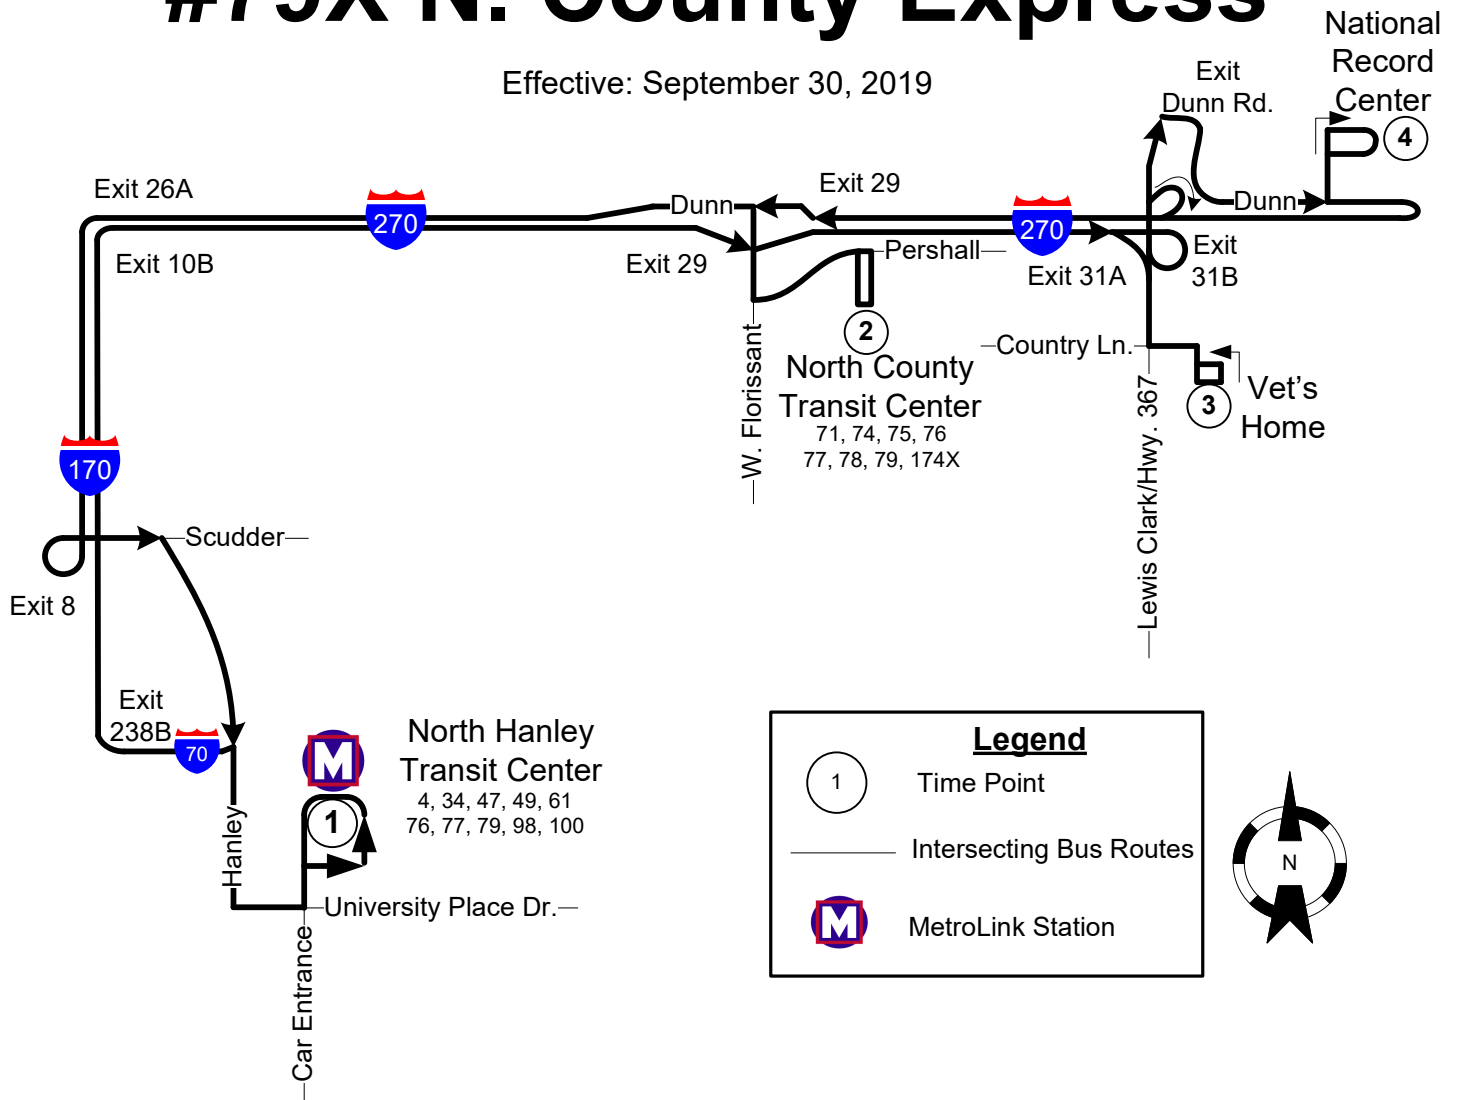

#79X N. County Express

Effective: September 30, 2019

North Hanley Transit Center
 4, 34, 47, 49, 61
 76, 77, 79, 98, 100

Legend

- ① Time Point
- Intersecting Bus Routes
- MetroLink Station

79X North County Express

Monday thru Friday

SOUTHBOUND

NORTHBOUND

National Personnel Record Center	Veteran's Home	North County Transit Center	North Hanley Transit Center
4	3	2	1
AM Service			
		4:15	4:30
		4:45	5:00
		5:15	5:30
	5:37	5:45	6:00
6:08		6:15	6:30
	6:37	6:45	7:00
7:08		7:15	7:30
	7:37	7:45	8:00
8:08		8:15	8:30
	8:37	8:45	9:00
9:08		9:15	9:30
	9:37	9:45	10:00
10:08		10:15	10:30
	10:37	10:45	11:00
11:08		11:15	11:30
	11:37	11:45	12:00
PM Service			
12:08		12:15	12:30
	12:37	12:45	1:00
1:08		1:15	1:30
	1:37	1:45	2:00
2:08		2:15	2:30
	2:37	2:45	3:00
3:08		3:15	3:30
	3:37	3:45	4:01
4:08		4:15	4:32
	4:37	4:45	5:02
5:08		5:15	5:32
	5:37	5:45	6:02
6:08		6:15	6:30
	6:37	6:45	7:00

North Hanley Transit Center	North County Transit Center	Veteran's Home	National Personnel Record Center
1	2	3	4
AM Service			
4:45	5:00		
5:15	5:30	5:37	
5:43	6:00		6:08
6:15	6:30	6:37	
6:43	7:00		7:08
7:13	7:30	7:37	
7:45	8:00		8:08
8:15	8:30	8:37	
8:45	9:00		9:08
9:15	9:30	9:37	
9:45	10:00		10:08
10:15	10:30	10:37	
10:45	11:00		11:08
11:15	11:30	11:37	
11:45	12:00		12:08
PM Service			
12:15	12:30	12:37	
12:45	1:00		1:08
1:15	1:30	1:37	
1:45	2:00		2:08
2:15	2:30	2:37	
2:43	3:00		3:08
3:14	3:30	3:37	
3:43	4:00		4:08
4:13	4:30	4:37	
4:45	5:00		5:08
5:15	5:30	5:37	
5:45	6:00		6:08
6:15	6:30	6:37	
6:45	7:00		