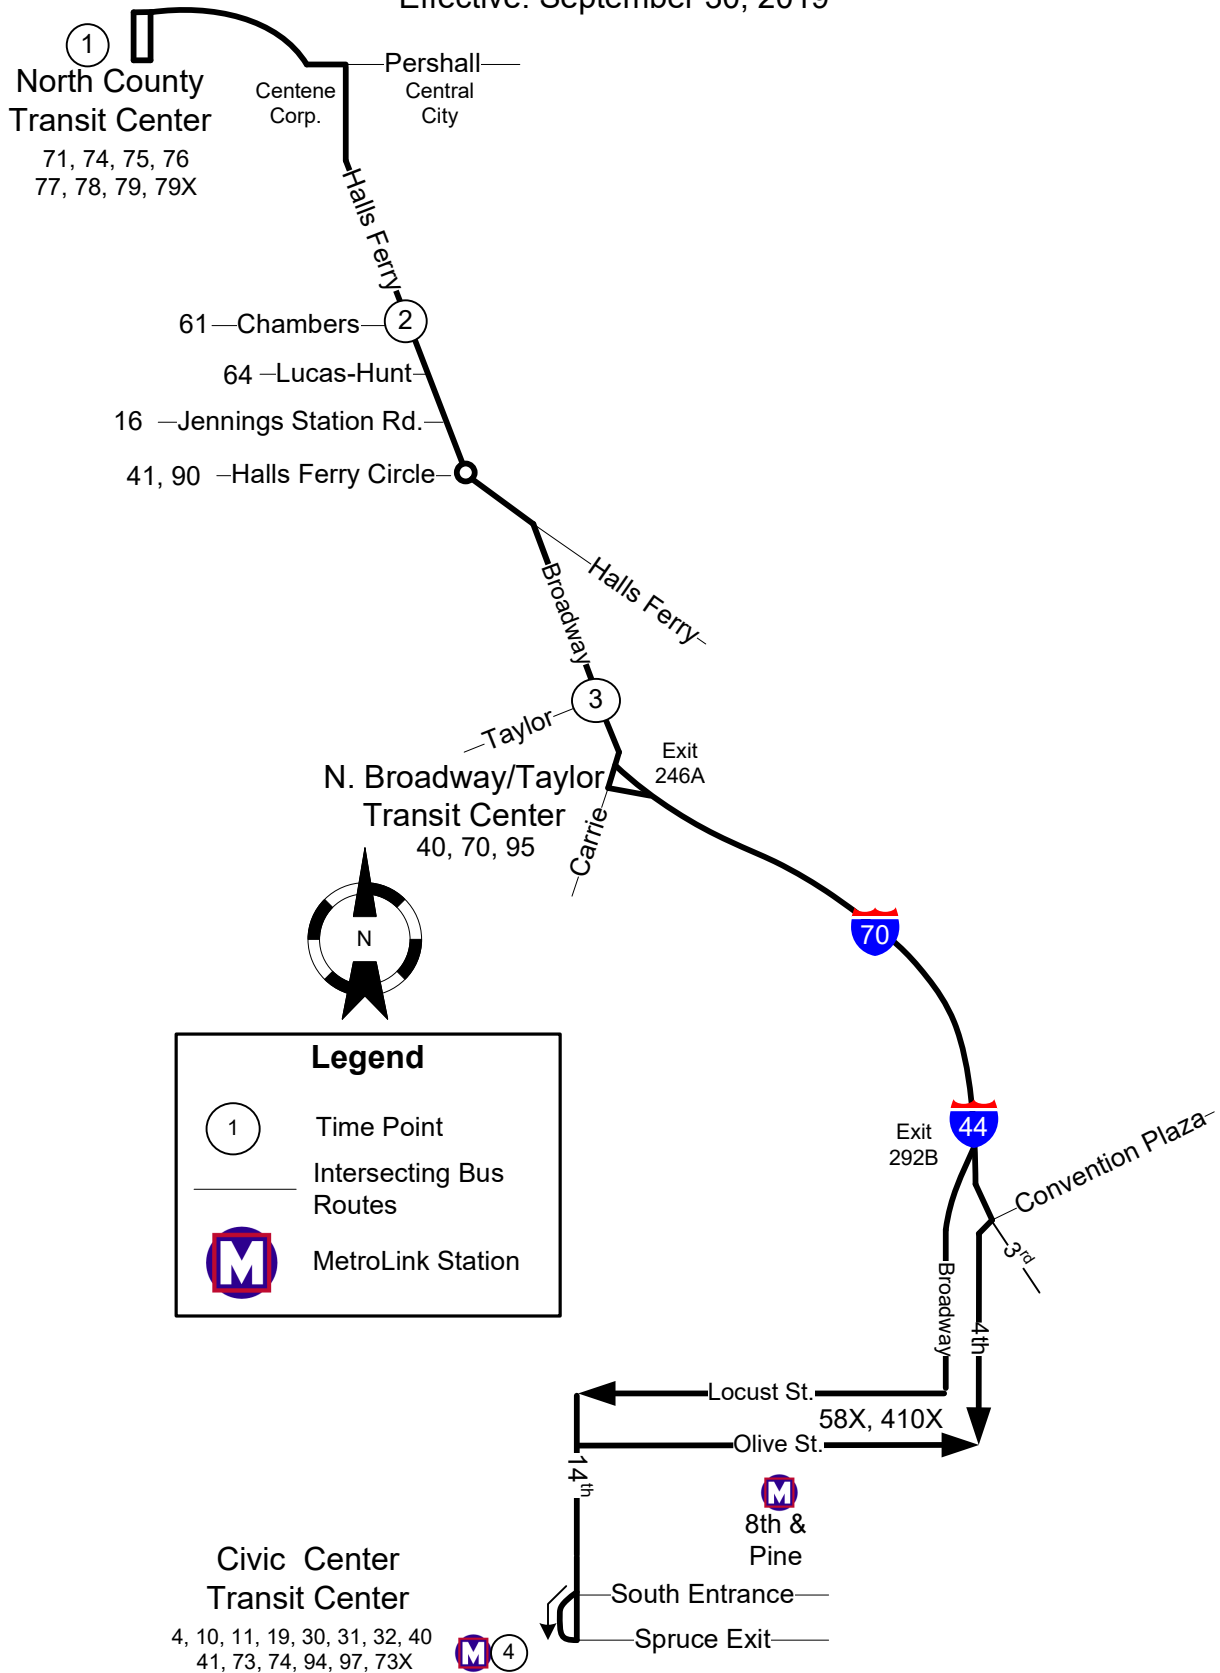

#174X Halls Ferry

Effective: September 30, 2019

Legend

- Time Point
- Intersecting Bus Routes
- MetroLink Station

174X Halls Ferry Express

Monday thru Friday

SOUTHBOUND

NORTHBOUND

North County Transit Center	Halls Ferry & Chambers	Broadway- Taylor TransitCenter	Civic Center Transit Center
1	2	3	4
AM Service			
4:31	4:37	4:51	5:06
5:01	5:07	5:21	5:36
5:29	5:36	5:51	6:06
5:56	6:03	6:19	6:36
6:24	6:31	6:48	7:06
6:55	7:02	7:19	7:36
7:25	7:32	7:49	8:06
7:55	8:02	8:19	8:36
8:25	8:32	8:49	9:06
8:55	9:02	9:19	9:36
9:25	9:32	9:49	10:06
9:55	10:02	10:19	10:36
10:25	10:32	10:49	11:06
10:55	11:02	11:19	11:36
11:25	11:32	11:49	12:06
11:55	12:02	12:19	12:36
PM Service			
12:25	12:32	12:49	1:06
12:55	1:02	1:19	1:36
1:25	1:32	1:49	2:06
1:55	2:02	2:19	2:36
2:25	2:32	2:49	3:06
2:55	3:02	3:19	3:36
3:25	3:32	3:49	4:06
3:55	4:02	4:19	4:36
4:26	4:33	4:49	5:06
4:56	5:03	5:19	5:36
5:30	5:37	5:51	6:06
6:00	6:07	6:21	6:36
6:30	6:37	6:51	7:06

Civic Center Transit Center	Broadway- Taylor TransitCenter	Halls Ferry & Chambers	North County Transit Center
4	3	2	1
AM Service			
5:30	5:45	5:59	6:05
6:00	6:15	6:29	6:35
6:30	6:45	6:59	7:05
7:00	7:15	7:29	7:35
7:30	7:47	8:02	8:09
8:00	8:17	8:32	8:39
8:30	8:47	9:02	9:09
9:00	9:17	9:32	9:39
9:30	9:47	10:02	10:09
10:00	10:17	10:32	10:39
10:30	10:47	11:02	11:09
11:00	11:17	11:32	11:39
11:30	11:47	12:02	12:09
PM Service			
12:00	12:17	12:32	12:39
12:30	12:47	1:02	1:09
1:00	1:17	1:32	1:39
1:30	1:47	2:02	2:09
2:00	2:17	2:32	2:39
2:30	2:47	3:02	3:09
3:00	3:17	3:32	3:39
3:30	3:49	4:06	4:13
4:00	4:19	4:36	4:43
4:30	4:49	5:06	5:13
5:00	5:19	5:36	5:43
5:30	5:47	6:02	6:09
6:00	6:17	6:32	6:39
6:30	6:45	6:59	7:06