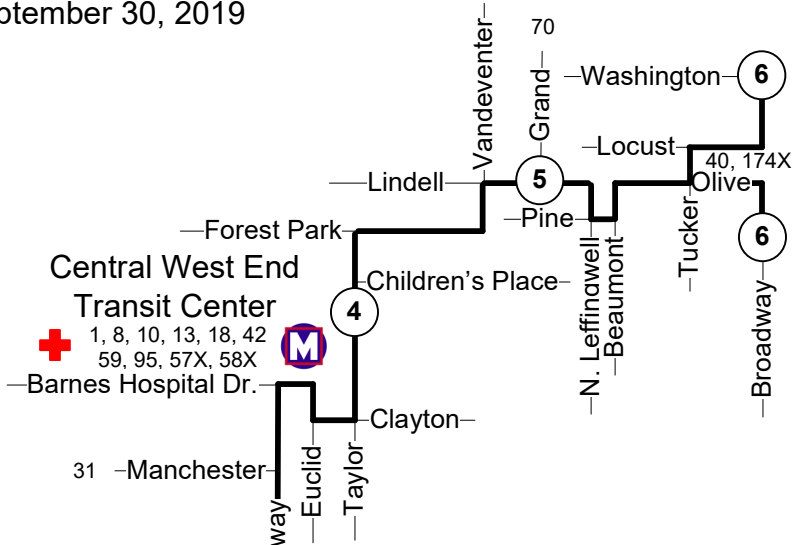

#410X EUREKA EXPRESS

Effective: September 30, 2019

Legend

① Time Point

— Intersecting Bus Routes

 MetroLink Station

VALLEY PARK

Time Point Adherence

The Bus will be on time at these time points

AM Time points starting 1 thru 3

PM Time points starting 6 thru 4

(bus may be ahead of time at subsequent points)

Effective: Sep 30, 2019

410X Eureka Express

EASTBOUND

Route 66 MODoT Lot	Eureka MODoT Lot	Hwy 141 Park- Ride Lot	Central West End Transit Center	Lindell & Grand	Broadway & Market
1	2	3	4	5	6
AM Service					
5:18	5:23	5:37	6:01	6:08	6:18
5:48	5:53	6:07	6:31	6:38	6:48
6:18	6:23	6:37	7:01	7:08	7:19
6:48	6:53	7:07	7:31	7:38	7:49
7:19	7:24	7:38	8:02	8:09	8:20

Monday thru Friday

WESTBOUND

Broadway & Washington	Lindell & Grand	Central West End Transit Center	Hwy 141 Park- Ride Lot	Eureka MODoT Lot	Route 66 MODoT Lot
6	5	4	3	2	1
PM Service					
3:05	3:16	3:23	3:46	3:58	4:06
3:35	3:47	3:54	4:18	4:31	4:40
4:05	4:17	4:24	4:48	5:01	5:10
4:35	4:47	4:54	5:18	5:31	5:40
5:05	5:17	5:24	5:49	6:02	6:11