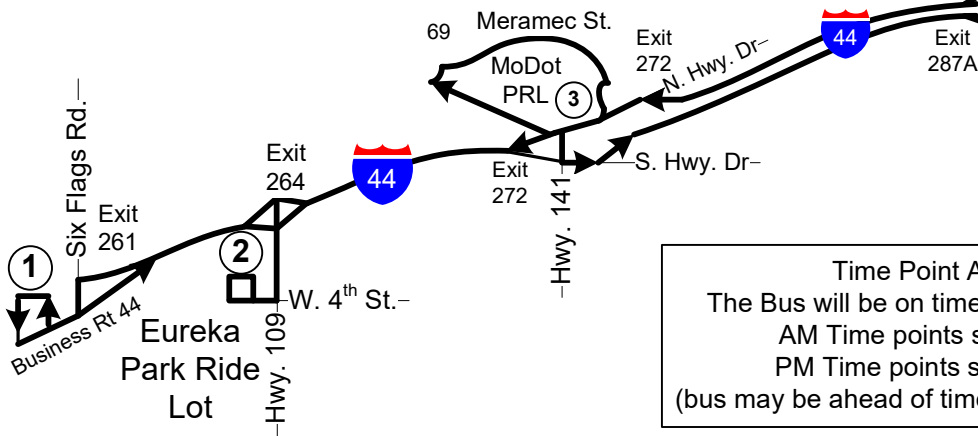

#410X EUREKA EXPRESS

Effective: September 30, 2019

Legend

① Time Point

— Intersecting Bus Routes

 MetroLink Station

VALLEY PARK

Time Point Adherence

The Bus will be on time at these time points

AM Time points starting 1 thru 3

PM Time points starting 6 thru 4

(bus may be ahead of time at subsequent points)

Effective: Sep 30, 2019

410X Eureka Express

EASTBOUND

Route 66 MODoT Lot	Eureka MODoT Lot	Hwy 141 Park- Ride Lot	Central West End Transit Center	Lindell & Grand	Broadway & Market
1	2	3	4	5	6
AM Service					
5:18	5:23	5:37	6:01	6:08	6:18
5:48	5:53	6:07	6:31	6:38	6:48
6:18	6:23	6:37	7:01	7:08	7:19
6:48	6:53	7:07	7:31	7:38	7:49
7:19	7:24	7:38	8:02	8:09	8:20

Monday thru Friday

WESTBOUND

Broadway & Washington	Lindell & Grand	Central West End Transit Center	Hwy 141 Park- Ride Lot	Eureka MODoT Lot	Route 66 MODoT Lot
6	5	4	3	2	1
PM Service					
3:05	3:16	3:23	3:46	3:58	4:06
3:35	3:47	3:54	4:18	4:31	4:40
4:05	4:17	4:24	4:48	5:01	5:10
4:35	4:47	4:54	5:18	5:31	5:40
5:05	5:17	5:24	5:49	6:02	6:11