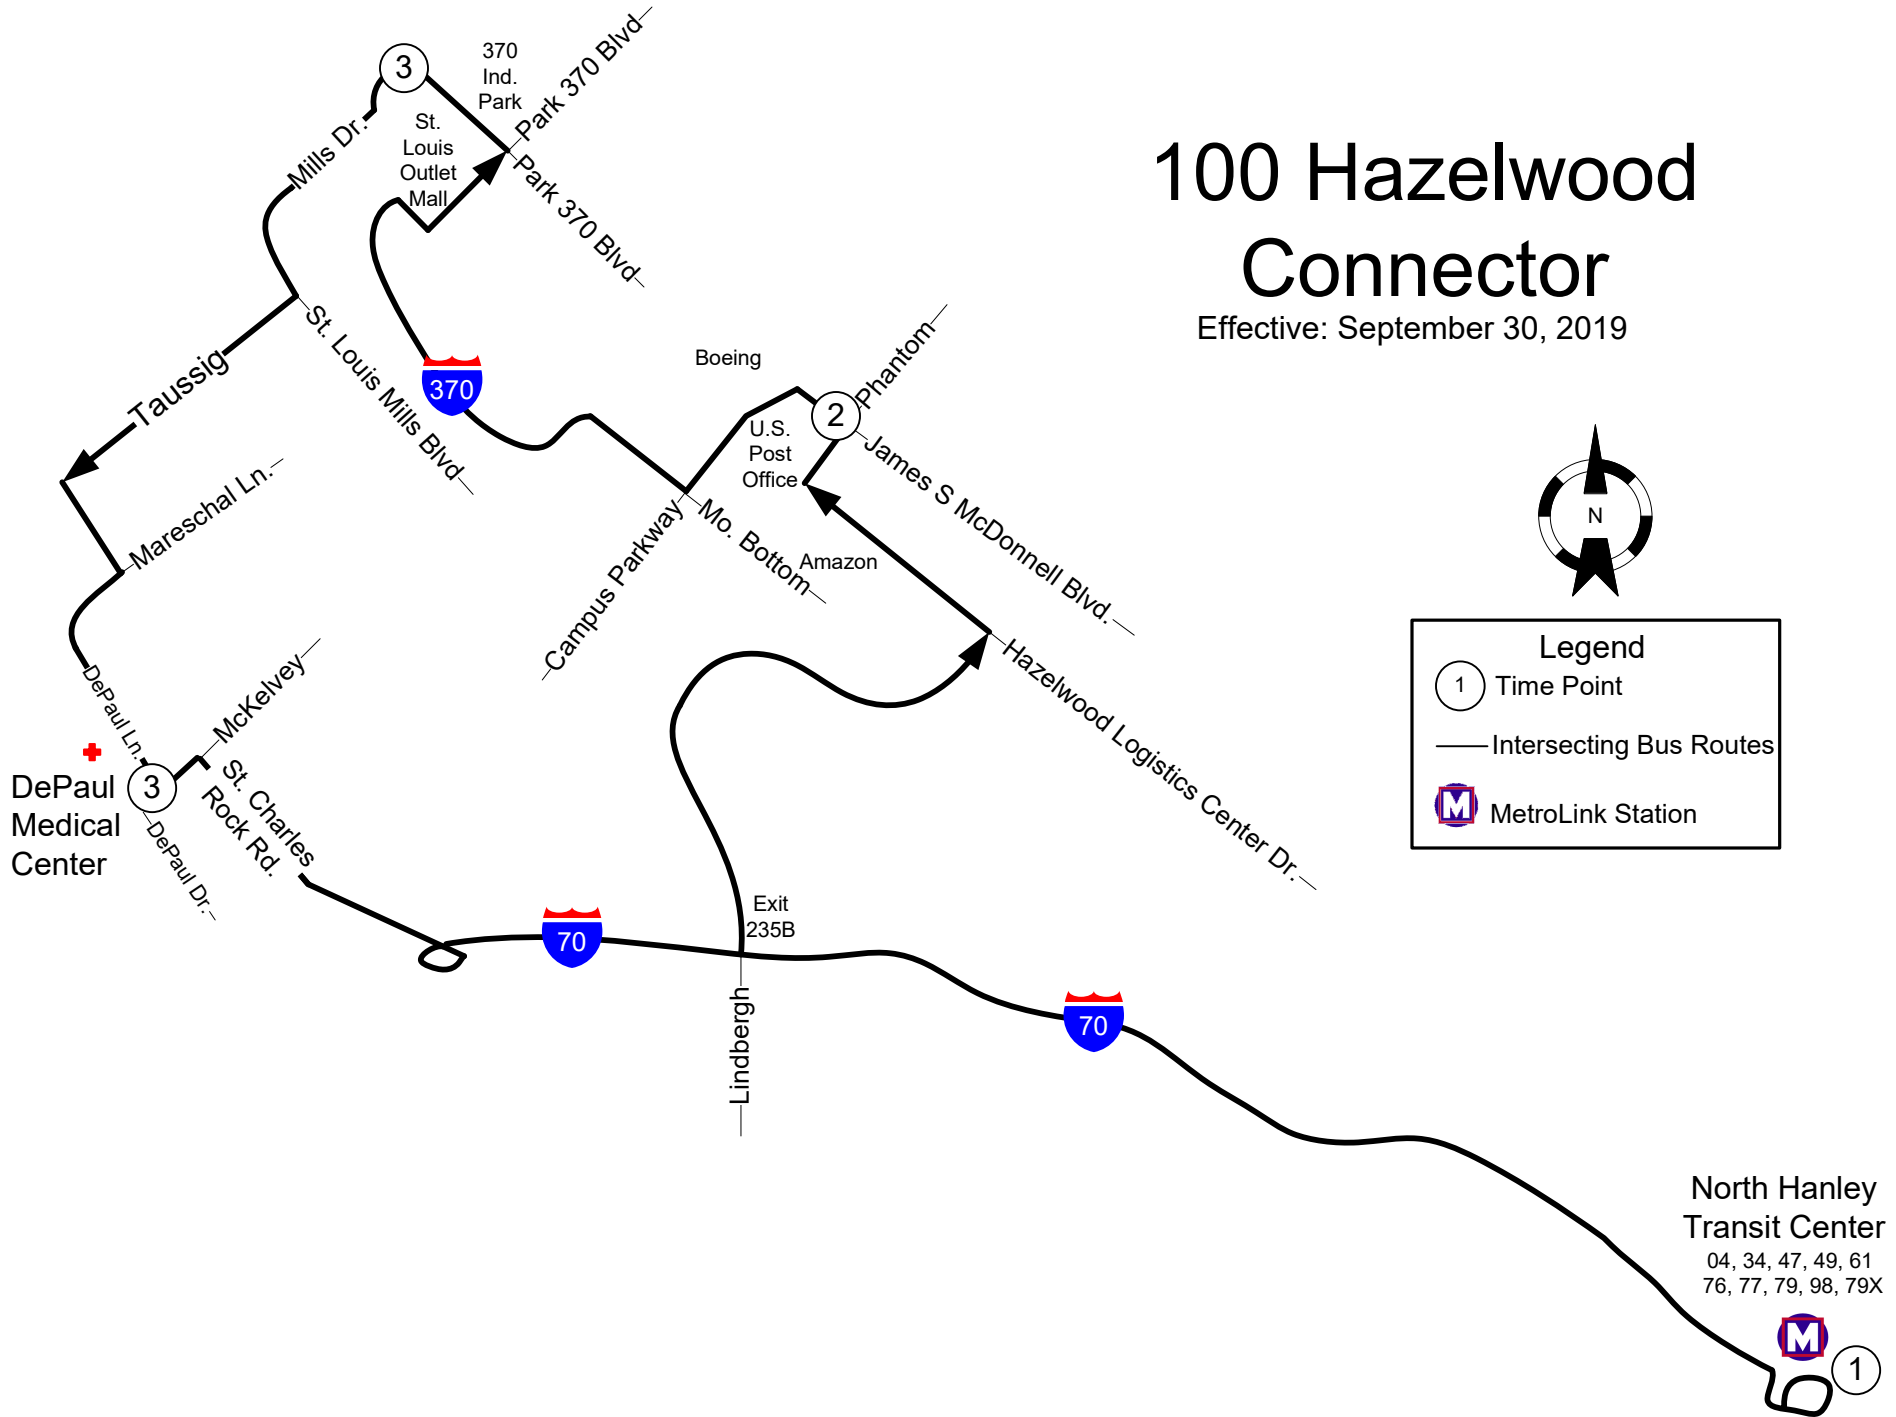

# 100 Hazelwood Connector

Effective: September 30, 2019

**Legend**

- ① Time Point
- Intersecting Bus Routes
- M MetroLink Station

Effective: Sep 30, 2019

100 Hazelwood Connector

Monday thru Friday

COUNTERCLOCKWISBOUND

North Hanley Transit Center	Phantom & McDonnell	DePaul MedicalCtr	North Hanley Transit Center
1	2	3	1
AM Service			
5:00	5:12	5:31	5:45
6:00	6:12	6:31	6:45
7:00	7:12	7:31	7:45
8:00	8:12	8:31	8:45
9:15	9:27	9:46	10:00
10:15	10:27	10:46	11:00
11:15	11:27	11:46	12:00
PM Service			
12:00	12:12	12:31	12:45
1:00	1:12	1:31	1:45
2:00	2:12	2:31	2:45
3:15	3:27	3:46	4:00
4:15	4:27	4:46	5:00
5:15	5:27	5:46	6:00
6:00	6:12	6:31	6:45
7:00	7:12	7:31	7:45
8:00	8:12	8:31	8:45
9:15	9:27	9:46	10:00
10:15	10:27	10:46	11:00
11:15	11:27	11:46	12:00

100 Hazelwood Connector

Saturday & Sunday

COUNTERCLOCKWISBOUND

North Hanley Transit Center	Phantom & McDonnell	DePaul MedicalCtr	North Hanley Transit Center
1	2	3	1
AM Service			
5:00	5:12	5:31	5:45
6:00	6:12	6:31	6:45
7:00	7:12	7:31	7:45
8:00	8:12	8:31	8:45
9:15	9:27	9:46	10:00
10:15	10:27	10:46	11:00
11:15	11:27	11:46	12:00
PM Service			
2:00	2:12	2:31	2:45
3:00	3:12	3:31	3:45
4:00	4:12	4:31	4:45
5:00	5:12	5:31	5:45
6:15	6:27	6:46	7:00
7:15	7:27	7:46	8:00
8:15	8:27	8:46	9:00