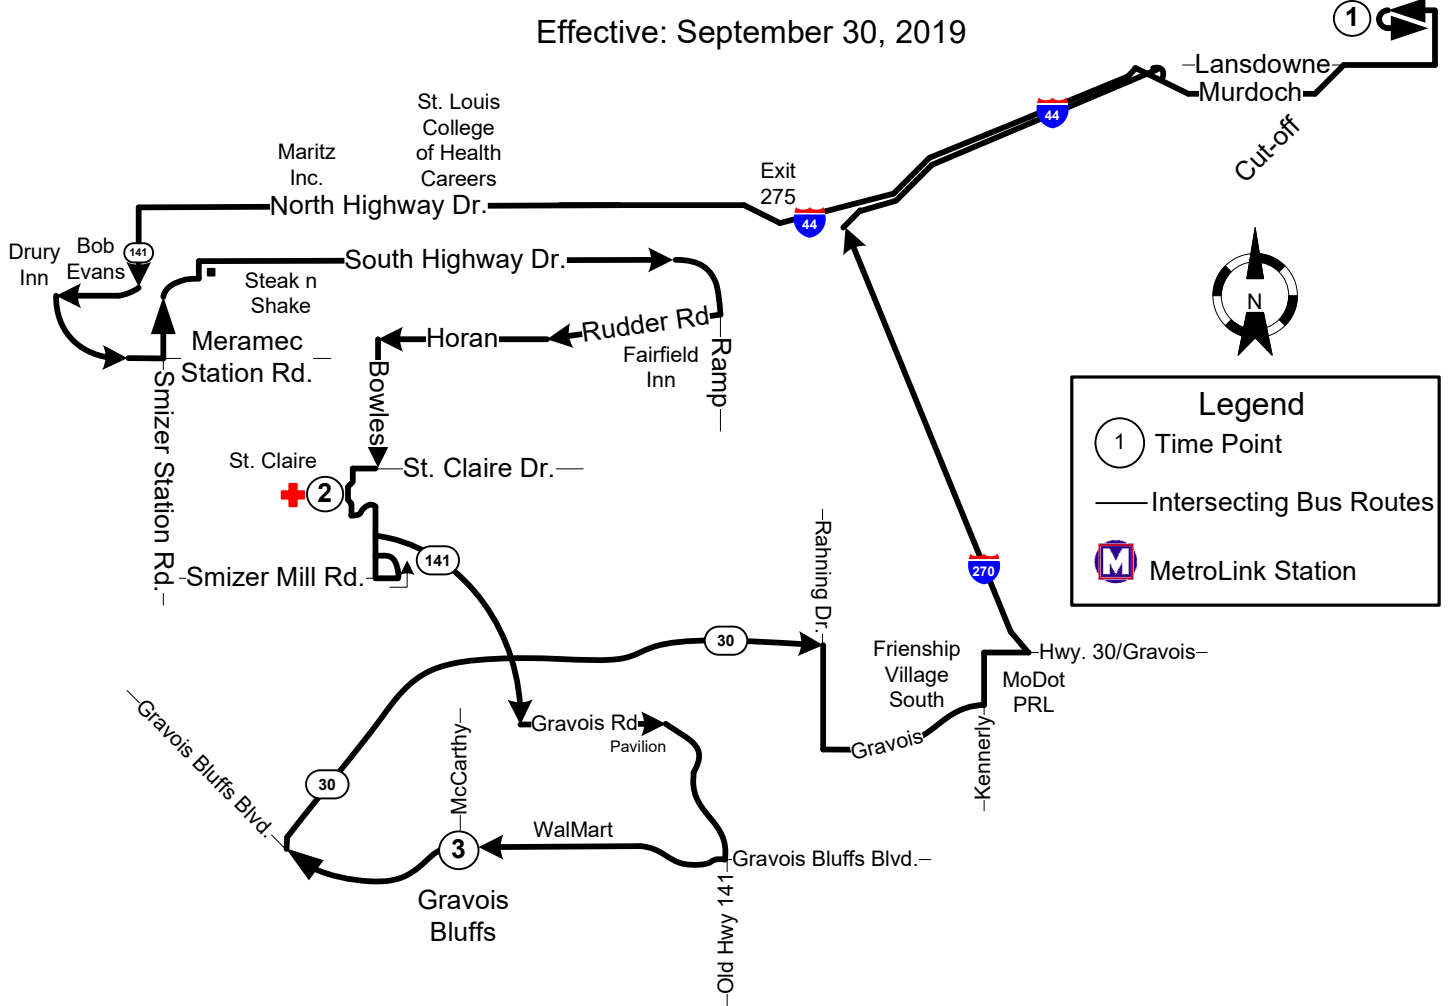

# 101 Fenton Connector

Effective: September 30, 2019

Shrewsbury  
Transit Center  
9, 11, 16, 17  
21, 30, 46, 56 

**Legend**

 Time Point

 Intersecting Bus Routes

 MetroLink Station

Effective: Sep 30, 2019

101 Fenton Connector  
Monday thru Friday

COUNTERCLOCKWISBOUND

Shrewsbury I-44 Transit Center	SSM St Clare Hospital	Gravois Bluff Shopping Ctr	Shrewsbury I-44 Transit Center
1	2	3	1
AM Service			
5:20	5:48	6:01	6:26
6:20	6:51	7:06	7:32
7:20	7:51	8:06	8:32
8:00	8:31	8:47	9:12
8:55	9:26	9:42	10:07
10:40	11:11	11:27	11:52
PM Service			
12:02	12:33	12:49	1:14
2:40	3:11	3:27	3:52
3:20	3:51	4:07	4:32
4:20	4:51	5:07	5:32
5:20	5:50	6:05	6:29
7:00	7:28	7:42	8:05
8:40	9:08	9:22	9:45
10:20	10:48	11:02	11:25

101 Fenton Connector  
Saturday & Sunday

COUNTERCLOCKWISBOUND

Shrewsbury I-44 Transit Center	SSM St Clare Hospital	Gravois Bluff Shopping Ctr	Shrewsbury I-44 Transit Center
1	2	3	1
AM Service			
6:25	6:53	7:07	7:31
8:05	8:33	8:47	9:11
9:45	10:13	10:27	10:51
11:45	12:13	12:27	12:51
PM Service			
1:05	1:33	1:47	2:11
3:45	4:13	4:27	4:51
5:25	5:53	6:07	6:31
7:19	7:46	8:00	8:23
8:39	9:06	9:20	9:43
10:09	10:36	10:50	11:13