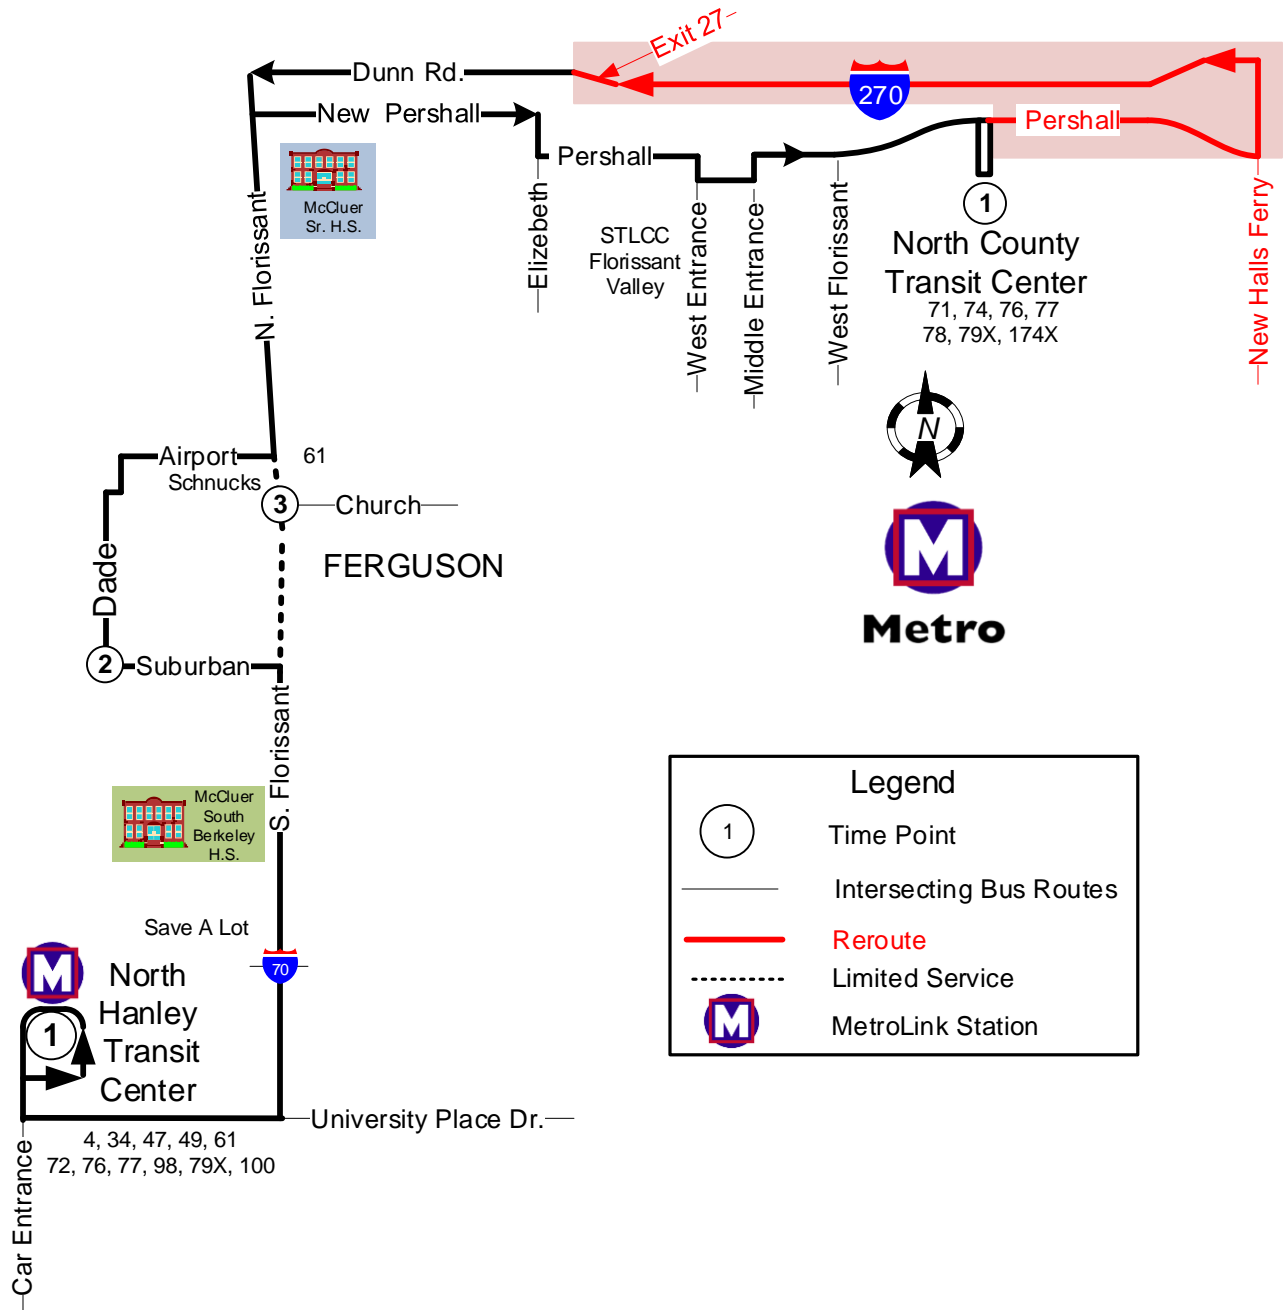

#79 Ferguson

May 19 thru June 17, 2021

Metro

Legend	
	Time Point
	Intersecting Bus Routes
	Reroute
	Limited Service
	MetroLink Station