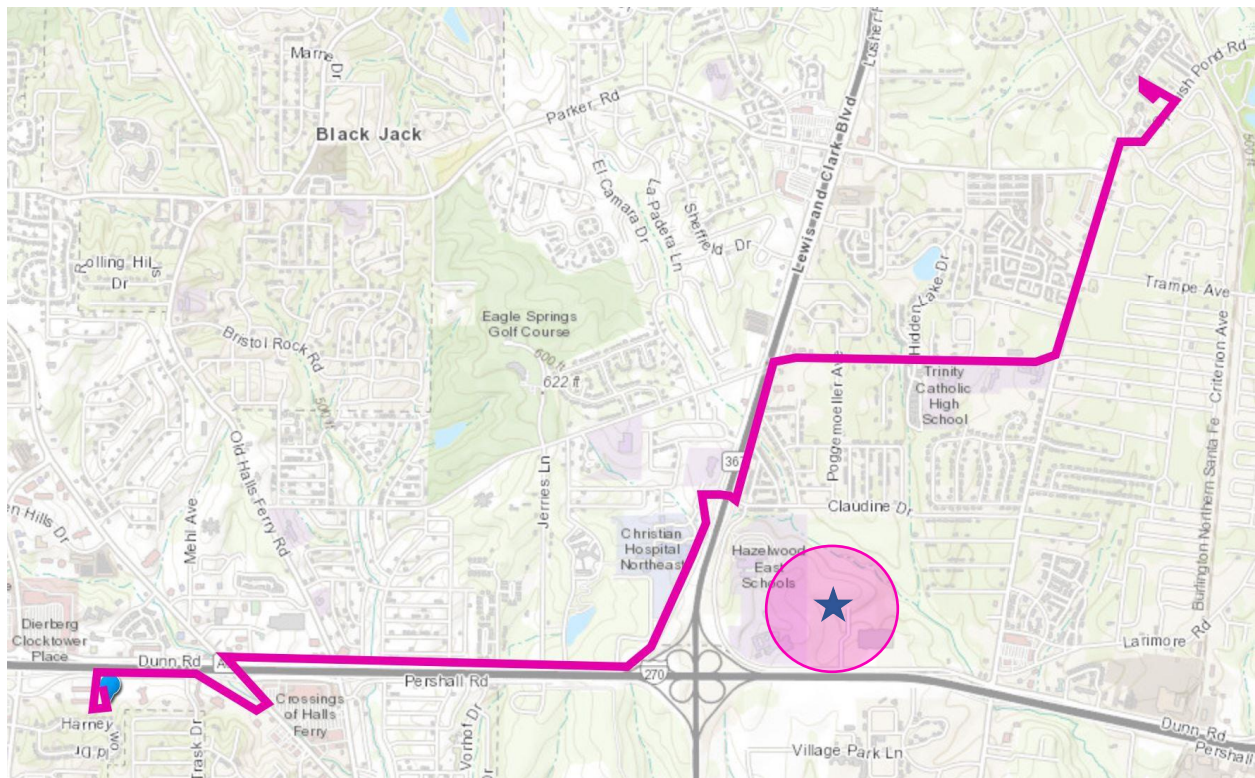

NORTH ST. LOUIS COUNTY - \$1 Lyft Ride Eligible Areas

- #75 Christian Hospital Areas
- North County Transit Center - Christian Hospital - Spanish Pond Rd. - National Records Center

The #75 Christian Hospital MetroBus route was temporarily suspended due in 2020 due to COVID-19. Customers can instead use Lyft for a discounted price along the former route alignment (with destinations including North County Transit Center, Christian Hospital, Belle Park Plaza, Gateway Manor, as well as The National Personnel Records Center and the Hazelwood School District's Opportunity Center).

As of June 2021, the #71-Patterson Redman route is modified to also serve Christian Hospital campus, while this Lyft corridor remains in place.

Customers can schedule a \$1 ride along this corridor through the Lyft app by entering the promo code **METROCONNECT19**.