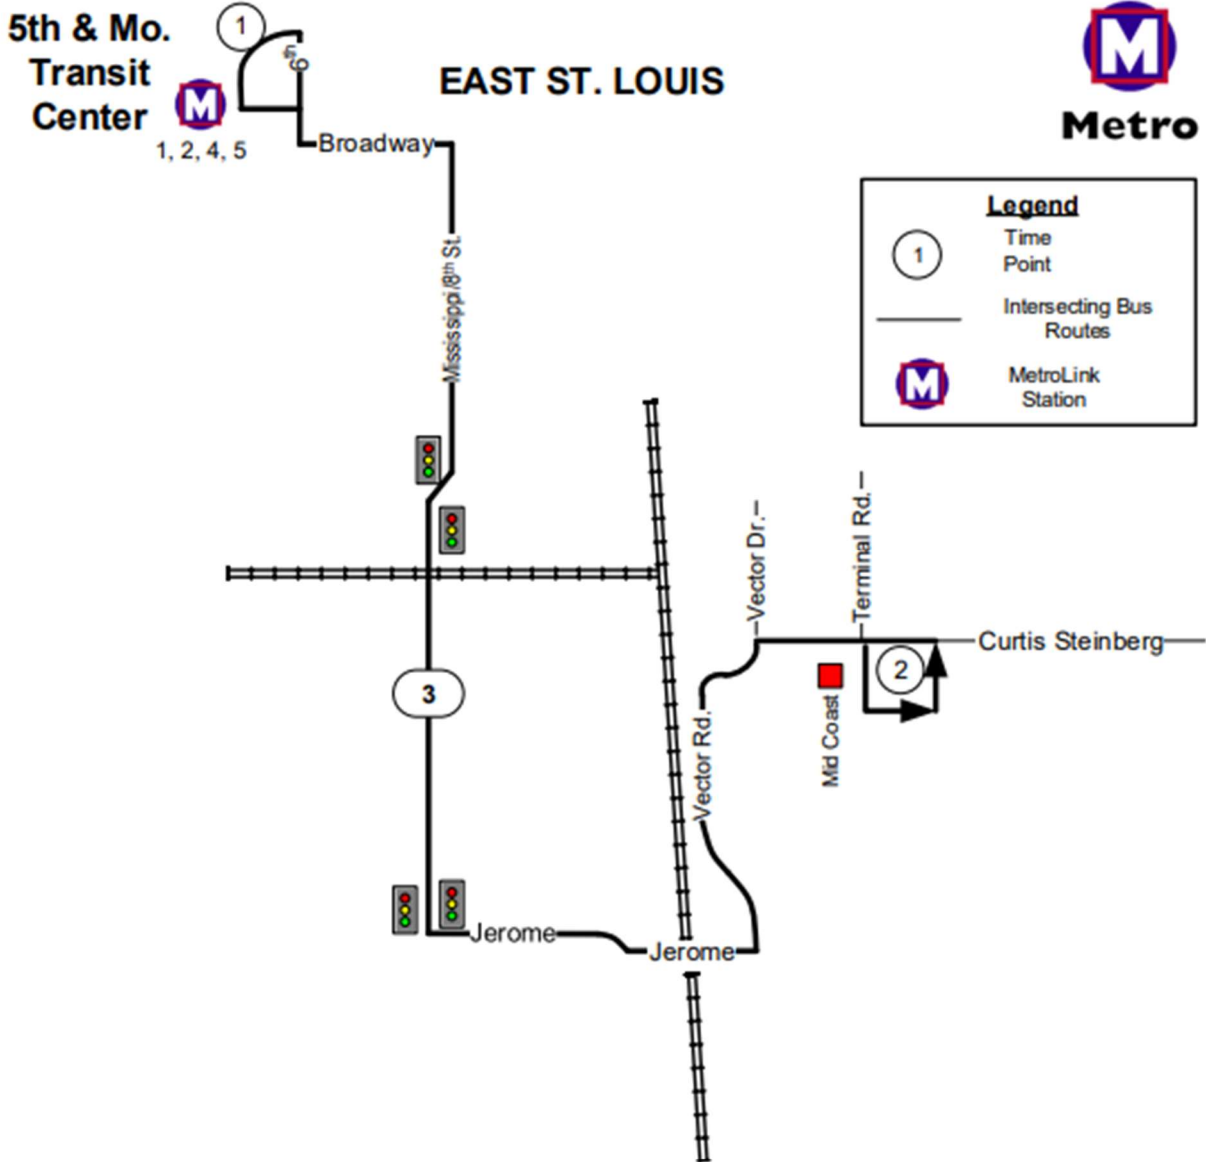

# Shuttle to St. Louis Downtown Airport

Effective: September 26, 2022

# Shuttle to St. Louis Downtown Airport

### Southbound from 5<sup>th</sup> & Missouri to St. Louis Downtown Airport/Business Park

5:16 a.m.	12:56 p.m.
5:56 a.m.	1:36 p.m.
6:36 a.m.	2:16 p.m.
7:16 a.m.	2:56 p.m.
7:56 a.m.	3:36 p.m.
8:36 a.m.	4:16 p.m.
9:16 a.m.	4:56 p.m.
9:56 a.m.	5:36 p.m.
10:56 a.m.	6:16 p.m.
11:36 a.m.	6:56 p.m.
12:16 p.m.	7:36 p.m.

### Northbound from St. Louis Downtown Airport/Business Park to 5<sup>th</sup> & Missouri

5:30 a.m.	3:10 p.m.
6:10 a.m.	3:50 p.m.
6:50 a.m.	4:30 p.m.
7:30 a.m.	5:10 p.m.
8:10 a.m.	5:50 p.m.
8:50 a.m.	6:30 p.m.
9:30 a.m.	7:10 p.m.
10:10 a.m.	7:50 p.m.
11:10 a.m.	
11:50 a.m.	
12:30 p.m.	
1:10 p.m.	
1:50 p.m.	
2:30 p.m.	