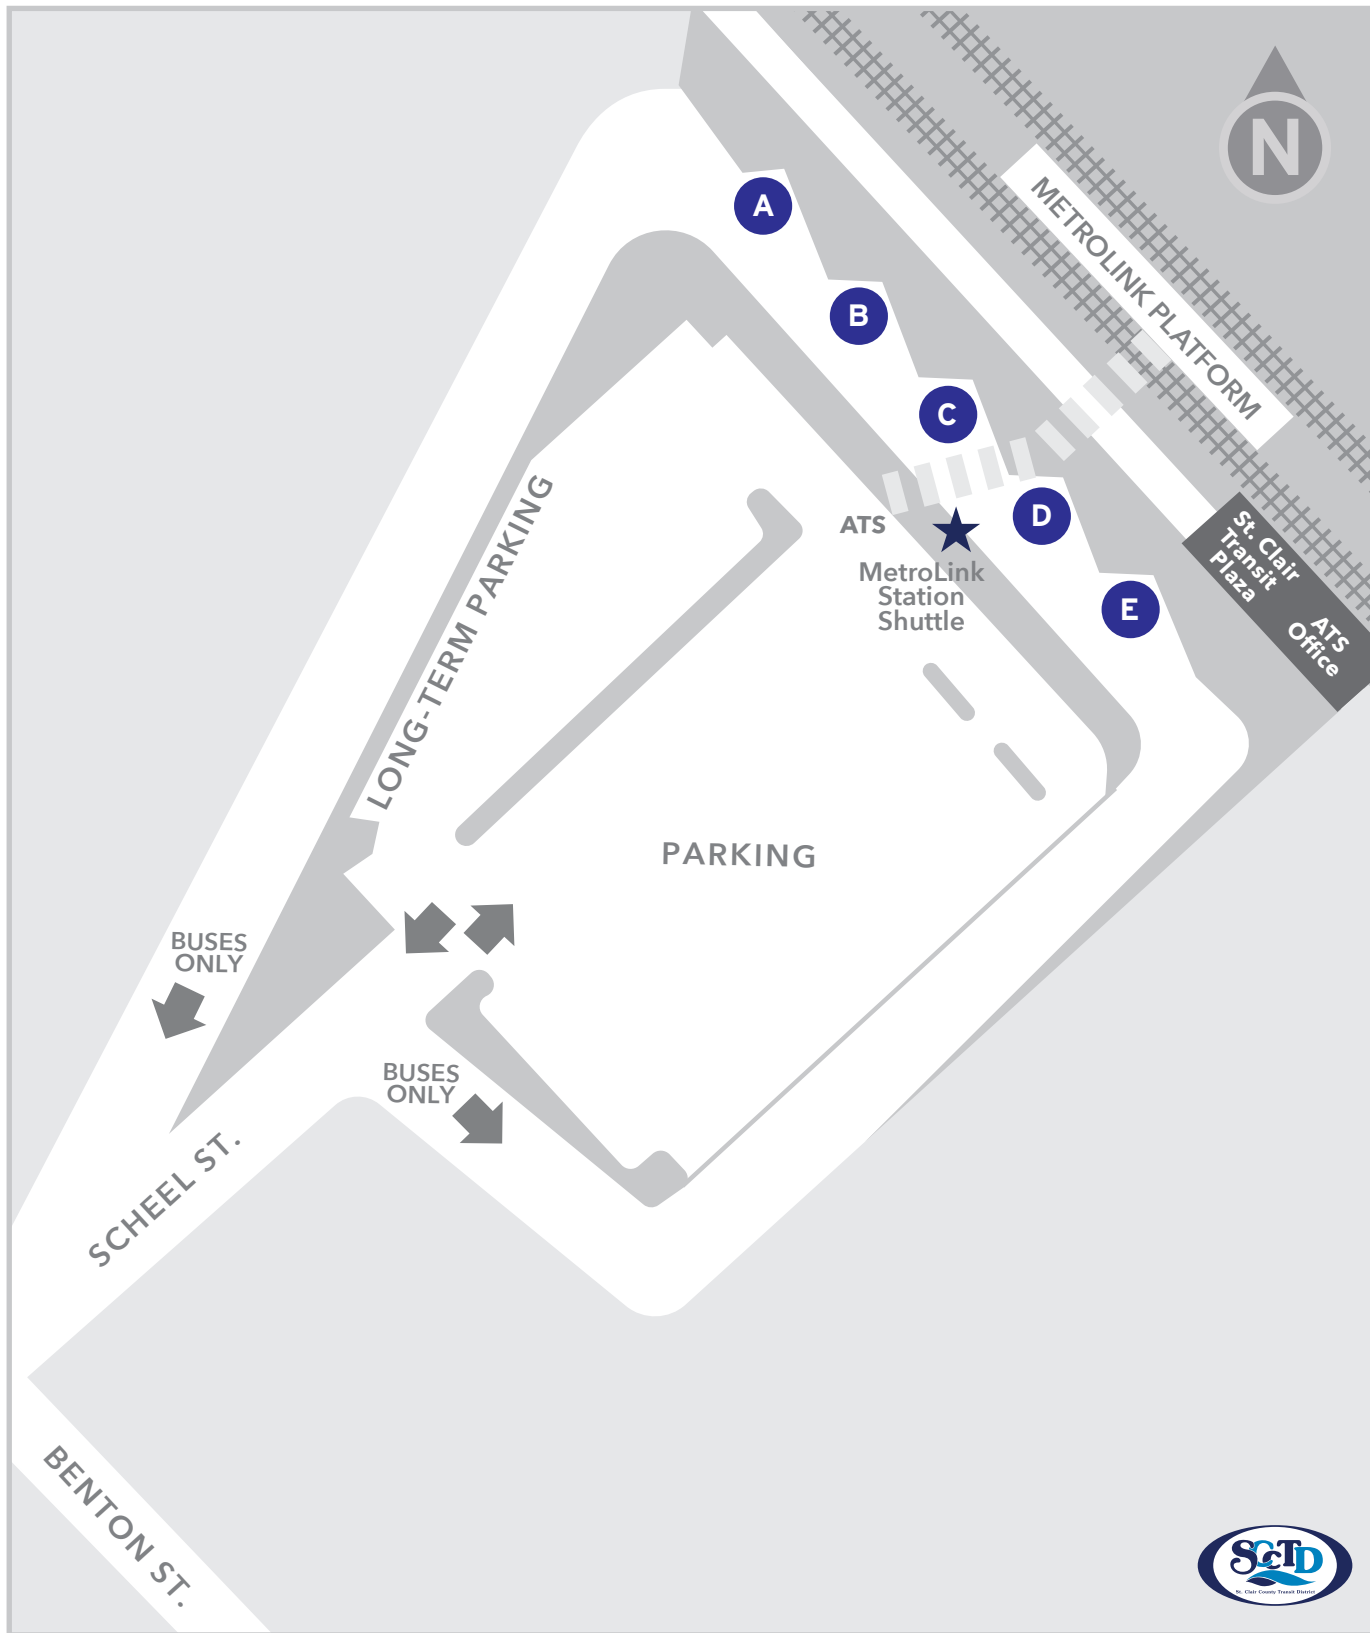

Bus Bay Map

Belleville TC

- A** #16 St. Clair Square
To St. Clair Square
To MCT Collinsville Station
- B** #16 St. Clair Square
To College TC
- C** #15 Belleville-Shiloh-O'Fallon
To O'Fallon
To Shiloh
- D** #1 Main St.-State St.
To 5th & Missouri TC
To Fairview Heights TC
- E** SCCTD Flyer
Belleville Zone
- ★ ATS