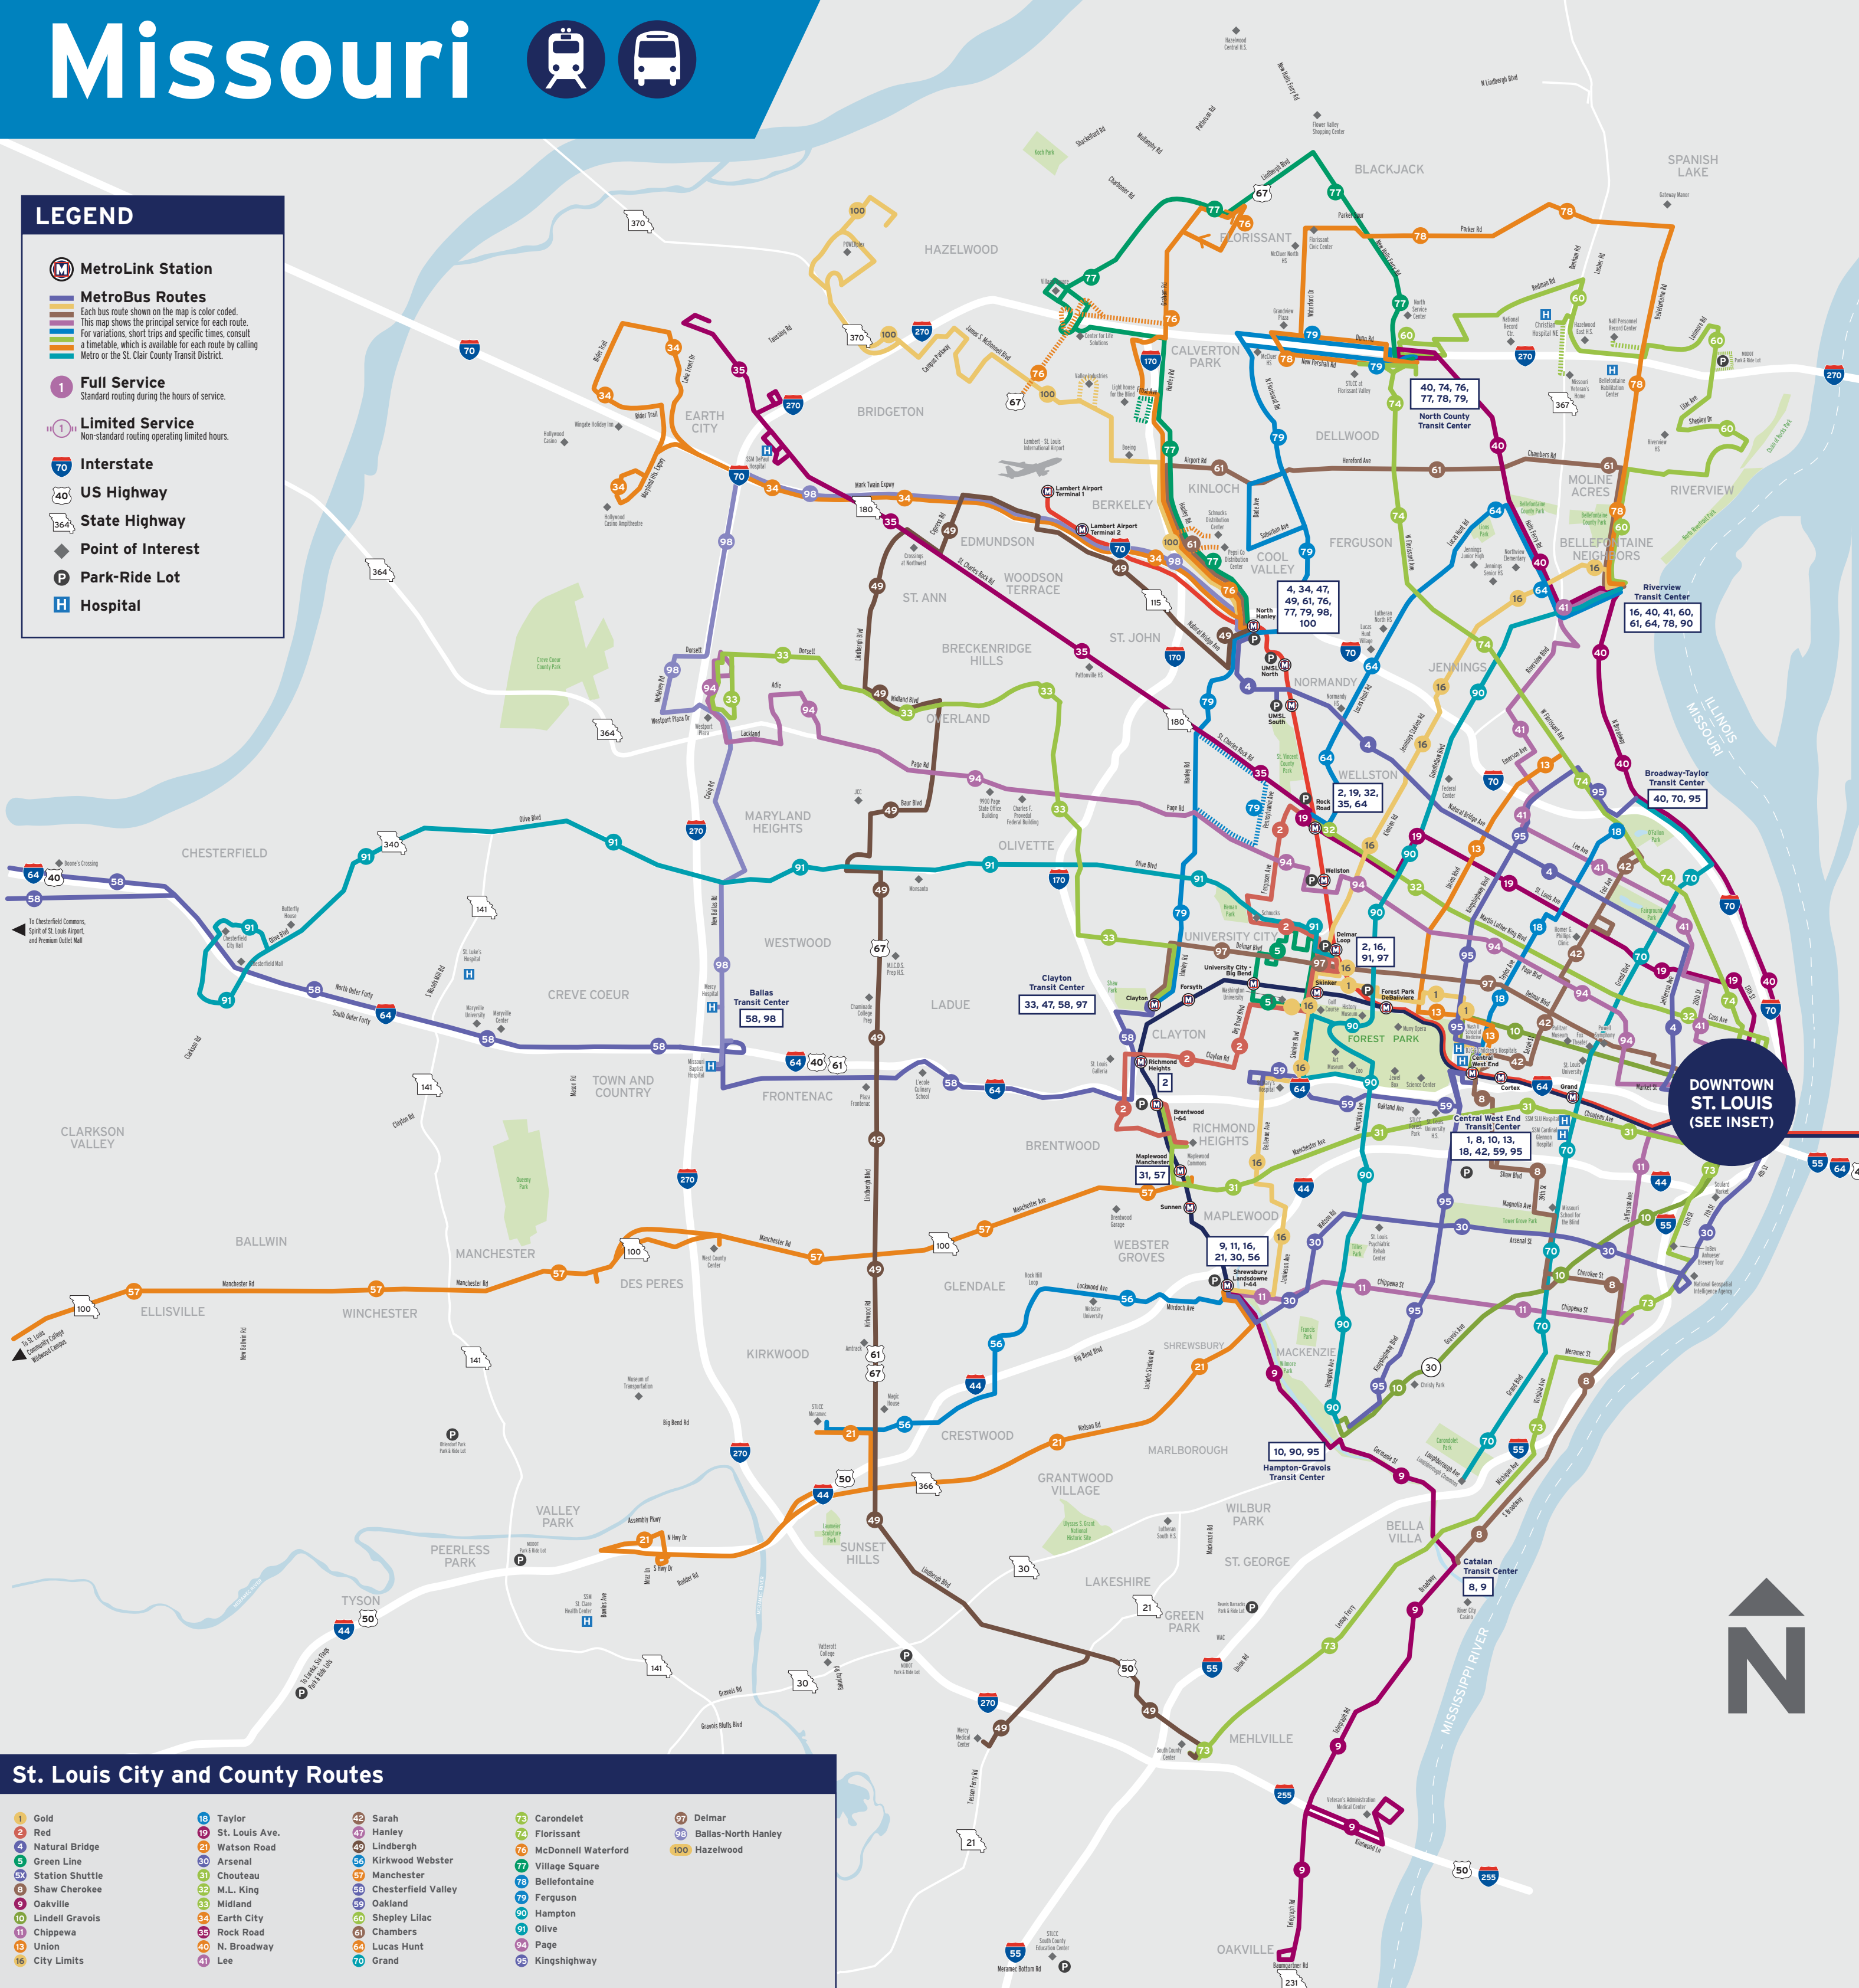

## LEGEND

- MetroLink Station**
- MetroBus Routes**  
Each bus route shown on the map is color coded. This map shows the principal service for each route. For variations, short trips and specific times, consult a timetable, which is available for each route by calling Metro or the St. Clair County Transit District.
- Full Service**  
Standard routing during the hours of service.
- Limited Service**  
Non-standard routing operating limited hours.
- Interstate**
- US Highway**
- State Highway**
- Point of Interest**
- Park-Ride Lot**
- Hospital**